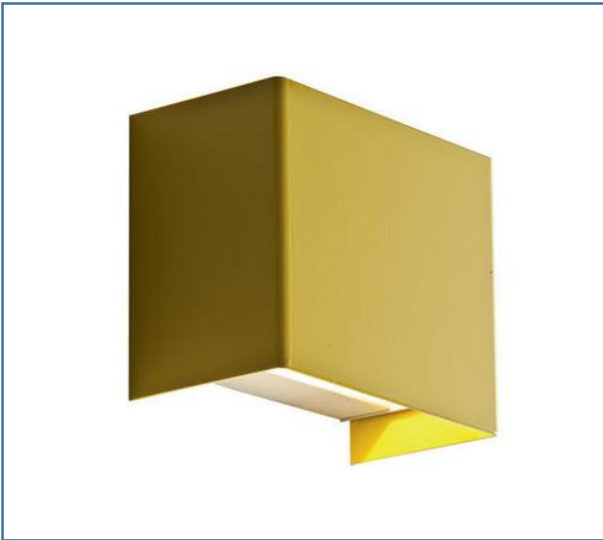

TOB

Features:

- Direct and indirect output.
- Aluminium body.
- Finished in any RAL colour.

	Specification options
Light Source	LED
Power Consumption	13W, 26W
Lumens	1600Lm, 3200Lm
Colour Options	3000K, 4000K
Beam Angle Options	
CRI	80, 95
Lifetime	50,000 hours +
Finish	Green, yellow, white, black, corten, concrete grey
Ingress Protection	IP20
Diffuser	-
Dimming Options	Contact info@4dlighting.co.uk
Dimensions	L: 110mm x W: 120mm x D: 85mm