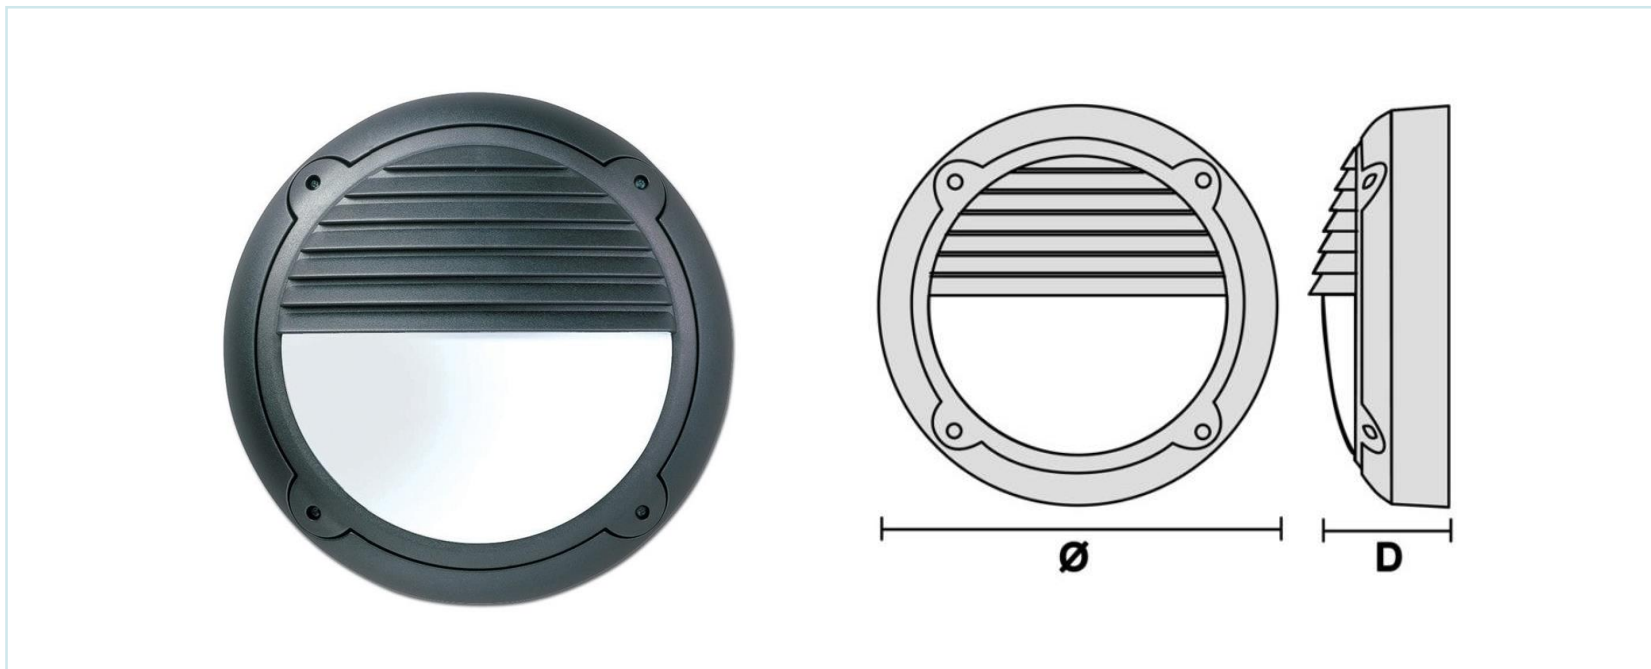

Wall mounted

ZON	
Description	Exterior wall luminaire
Light Source	LED
Power Consumption	8.2W/ 17.8W
Luminous Flux	281.8Lm - 762Lm
Colour Temperature	4000K
Beam Angle	Diffused
Colour Rendering	80
Lifetime	50,000 hours
Finish/Colour	Black
IP Rating	IP65
Diffuser Type	Opal
Dimming/ Control	Contact info@4dlighting.co.uk
Dimensions	Dia: 283mm D: 113mm