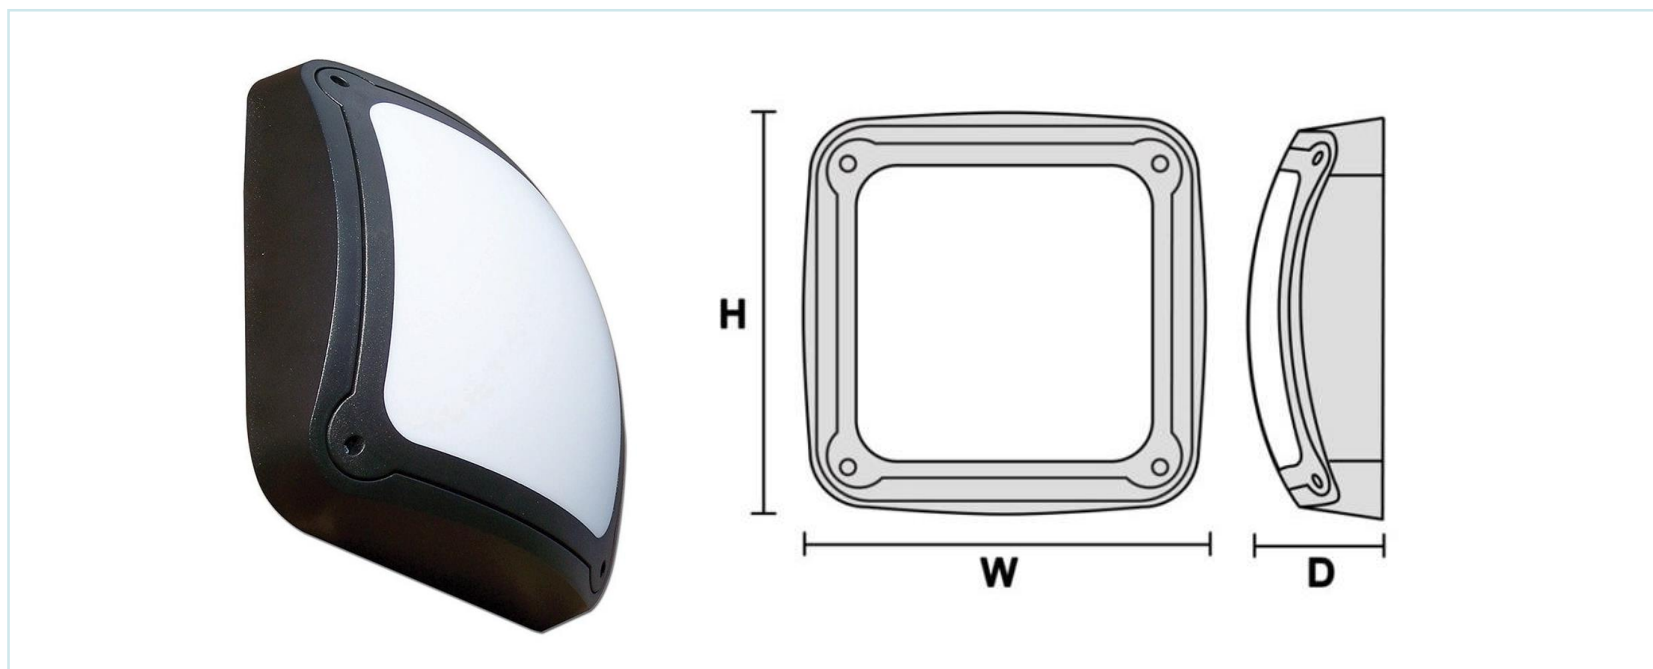

Wall mounted

ZON SQUARE	
Description	Exterior wall luminaire
Light Source	LED
Power Consumption	16.6W
Luminous Flux	1473Lm
Colour Temperature	4000K
Beam Angle	Diffused
Colour Rendering	80
Lifetime	50,000 hours
Finish/Colour	Black
IP Rating	IP65
Diffuser Type	Opal
Dimming/ Control	Contact info@4dlighting.co.uk
Dimensions	W: 330mm H: 330mm D: 111mm