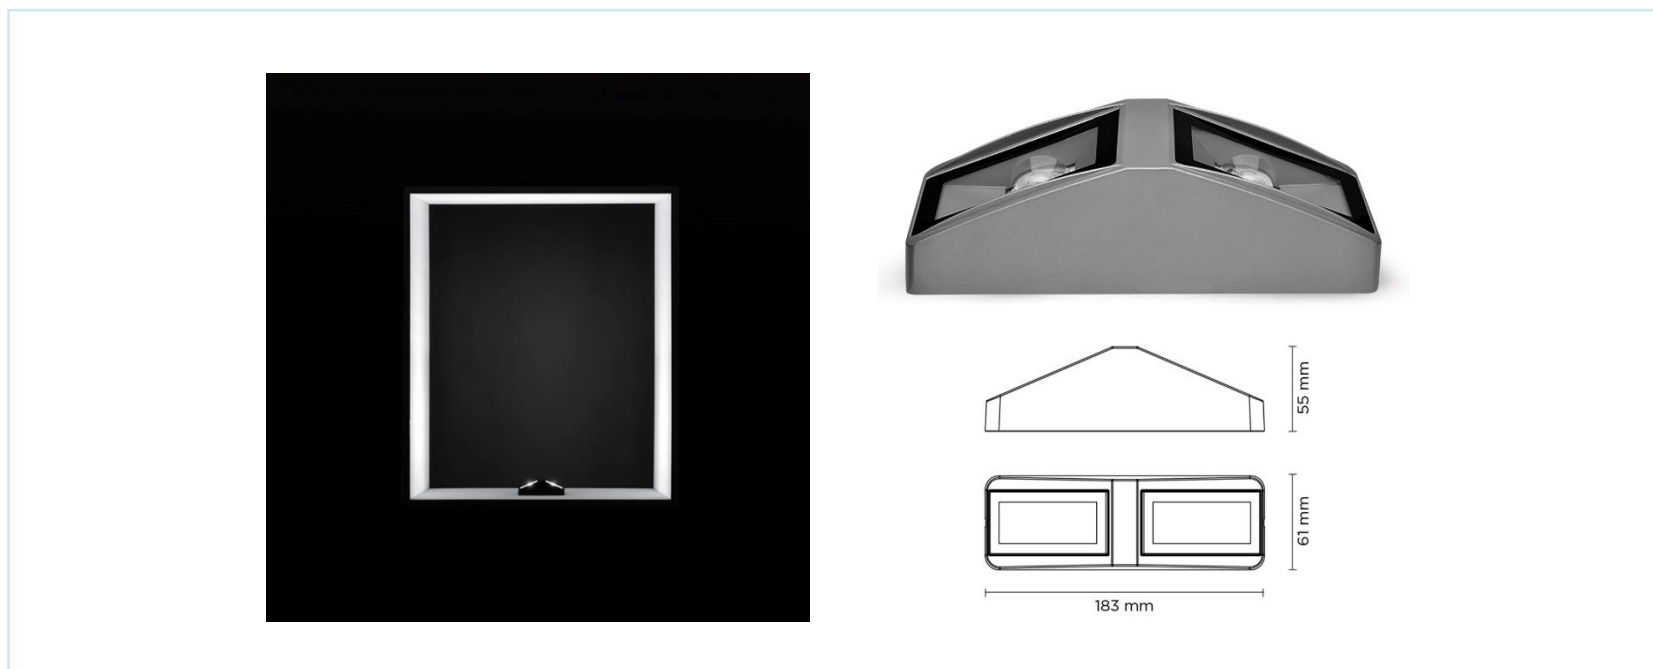

Wall Mounted

WAVE	
Description	Exterior wall mounted luminaire
Light Source	LED
Power Consumption	6W
Luminous Flux	350Lm
Colour Temperature	3000K
Beam Angle	8 degrees x 170 degrees
Colour Rendering	80
Lifetime	50,000 hours
Finish/Colour	Textured grey
IP Rating	IP65 – IK08
Diffuser Type	N/A
Dimming/ Control	Contact info@4dlighting.co.uk
Dimensions	Please see diagram above