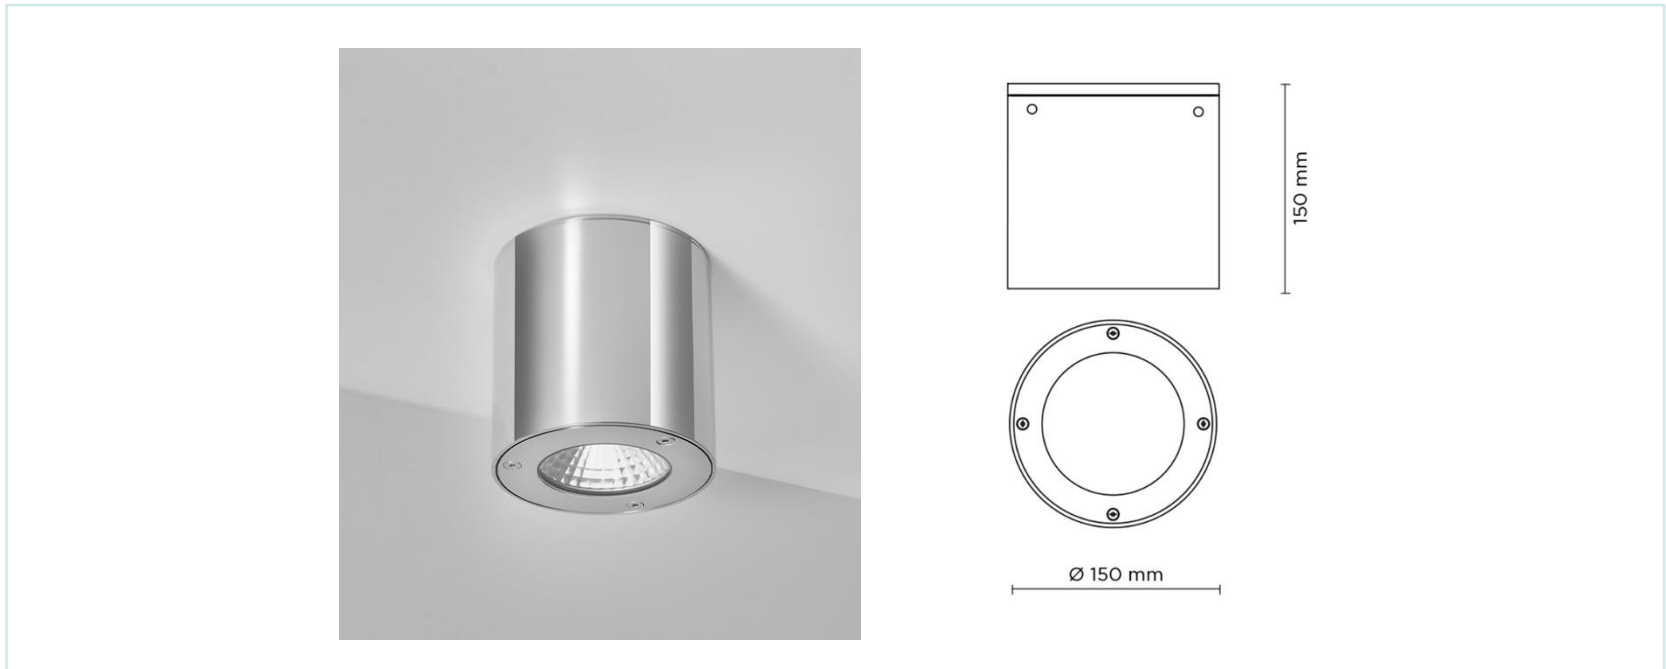

Surface/wall and ceiling

TECH STEEL	
Description	Exterior surface/ceiling luminaire
Light Source	LED
Power Consumption	12W
Luminous Flux	960Lm
Colour Temperature	3000K
Beam Angle	30°
Colour Rendering	80
Lifetime	50,000 hours
Finish/Colour	Mirrored stainless steel
IP Rating	IP65 – IK08
Diffuser Type	N/A
Dimming/ Control	Contact info@4dlighting.co.uk
Dimensions	Please see diagram above