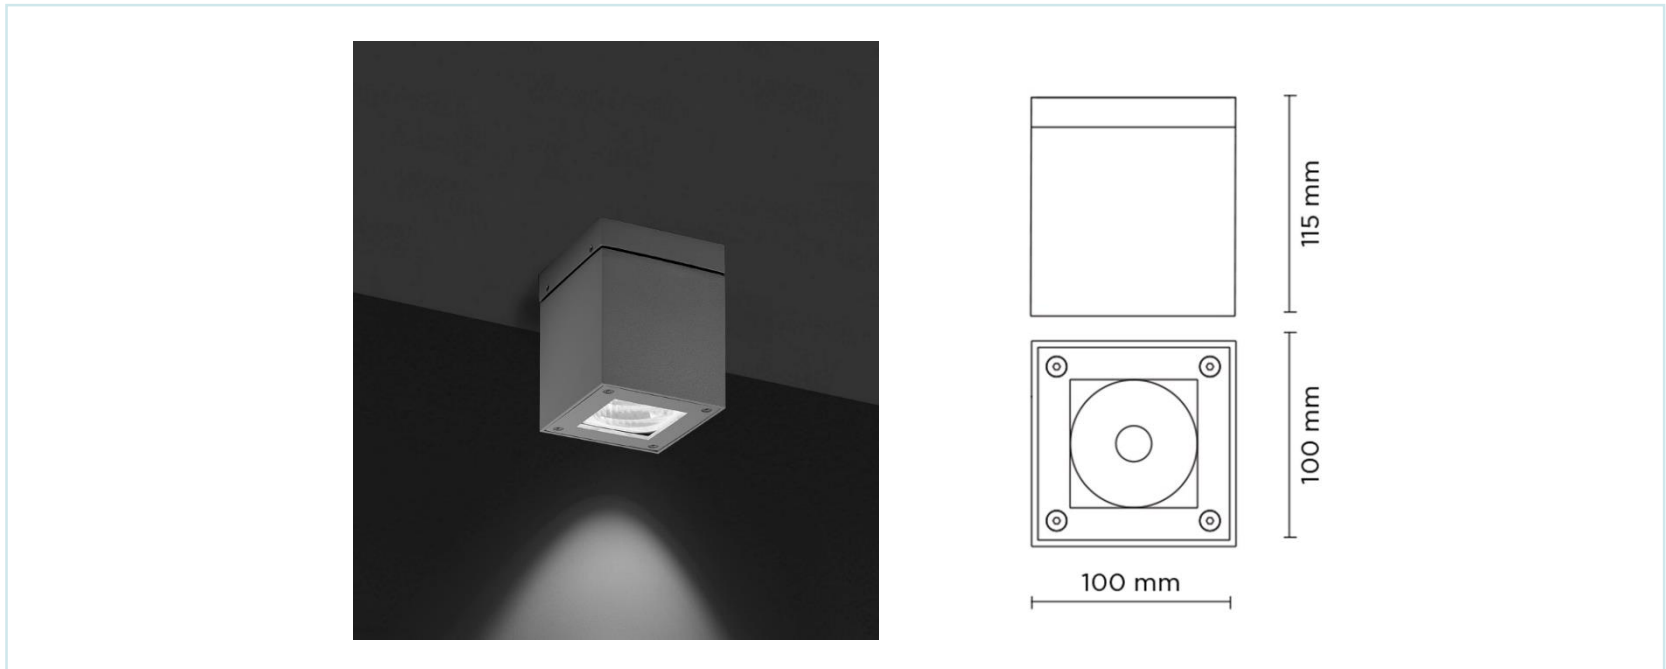

Surface/wall and ceiling

TECH SQUARE	
Description	Exterior surface/ceiling luminaire
Light Source	LED
Power Consumption	10W
Luminous Flux	637Lm
Colour Temperature	3000K
Beam Angle	30°
Colour Rendering	80
Lifetime	50,000 hours
Finish/Colour	Textured grey
IP Rating	IP65 – IK08
Diffuser Type	N/A
Dimming/ Control	Contact info@4dlighting.co.uk
Dimensions	Please see diagram above