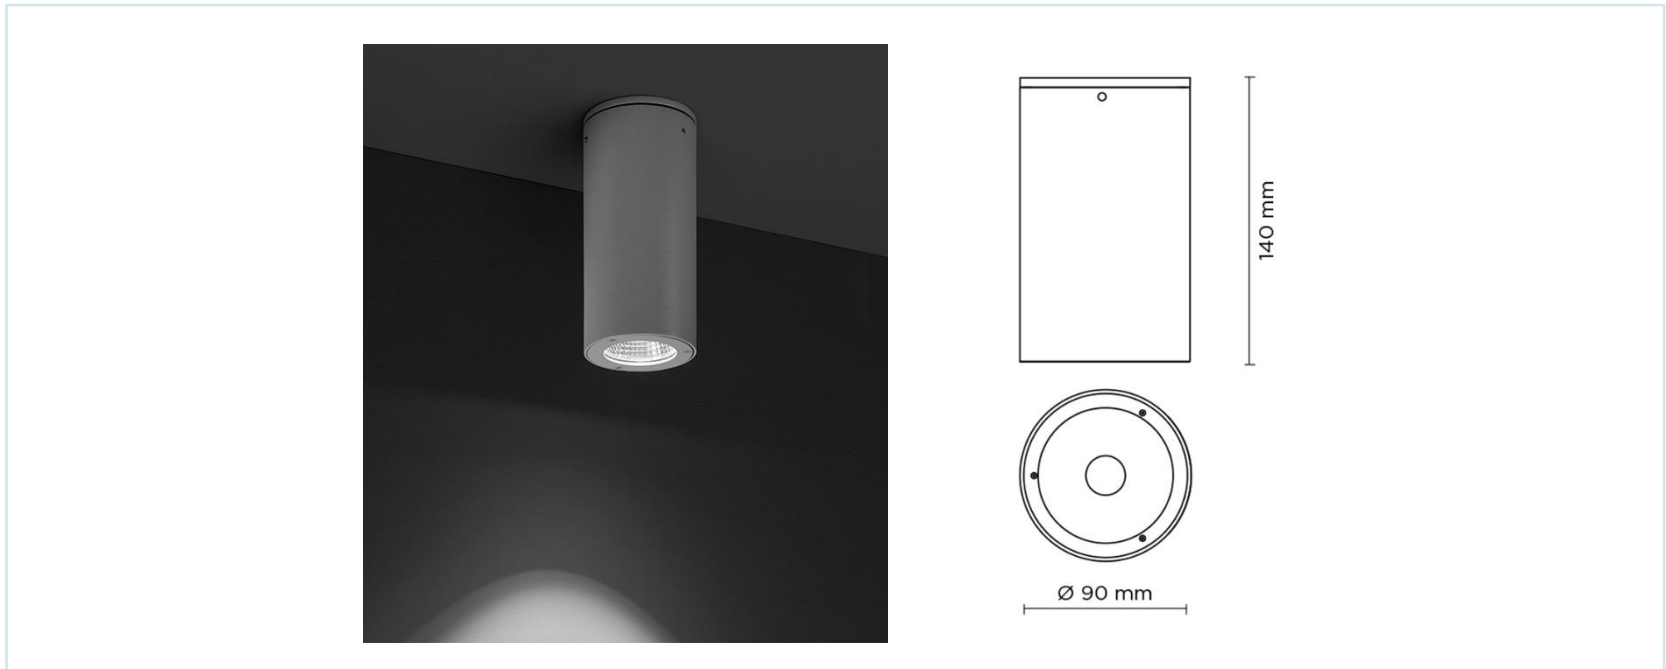

# Surface/wall and ceiling

TECH ROUND	
Description	Exterior surface/ceiling luminaire
Light Source	LED
Power Consumption	15W
Luminous Flux	1290Lm
Colour Temperature	3000K
Beam Angle	30°
Colour Rendering	80
Lifetime	50,000 hours
Finish/Colour	Textured grey
IP Rating	IP65 – IK08
Diffuser Type	N/A
Dimming/ Control	Contact <a href="mailto:info@4dlighting.co.uk">info@4dlighting.co.uk</a>
Dimensions	Please see diagram above