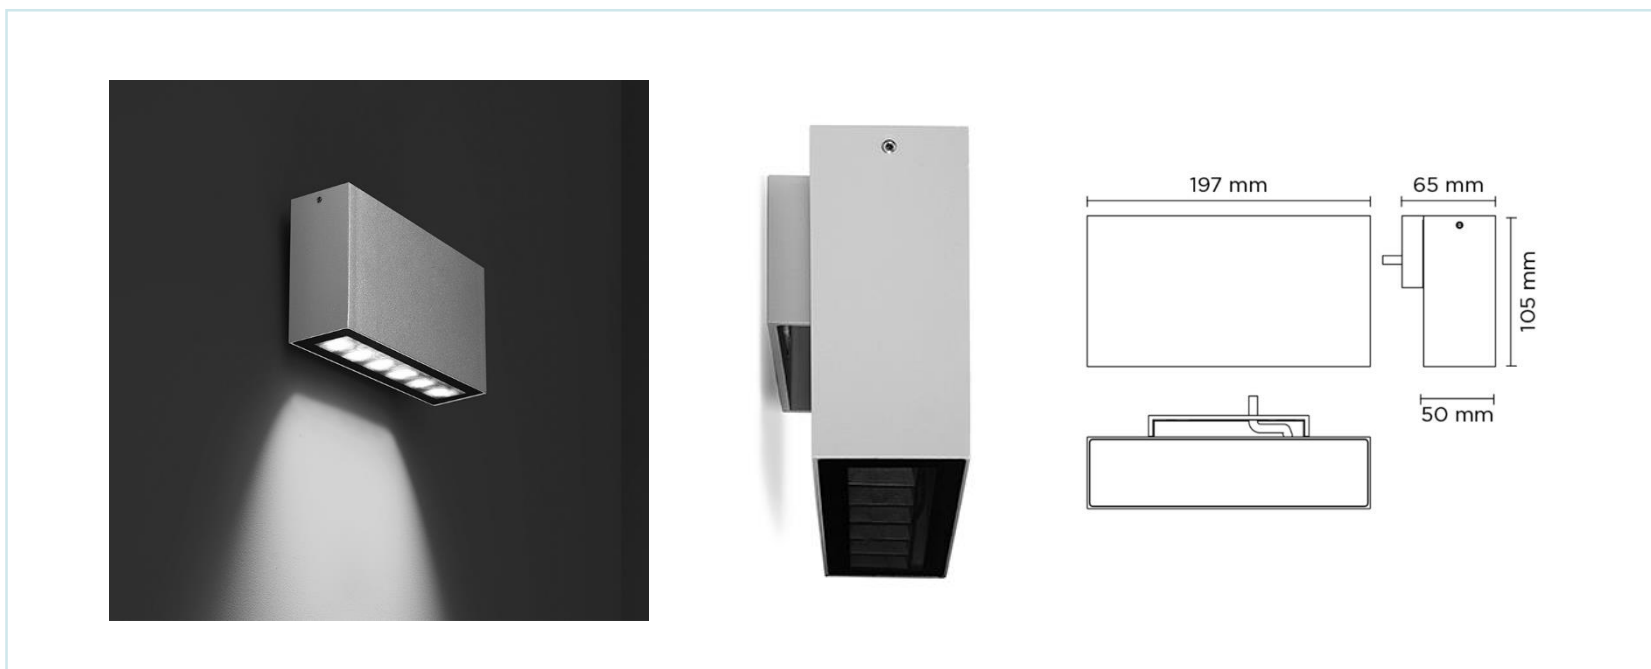

Wall Mounted

TAG	
Description	Exterior wall mounted luminaire
Light Source	LED
Power Consumption	8W
Luminous Flux	924Lm
Colour Temperature	3000K or 4000K
Beam Angle	18° or 36°
Colour Rendering	80
Lifetime	50,000 hours
Finish/Colour	Textured grey, anthracite grey or matt black
IP Rating	IP65 – IK08
Diffuser Type	N/A
Dimming/ Control	Contact info@4dlighting.co.uk
Dimensions	Please see diagram above