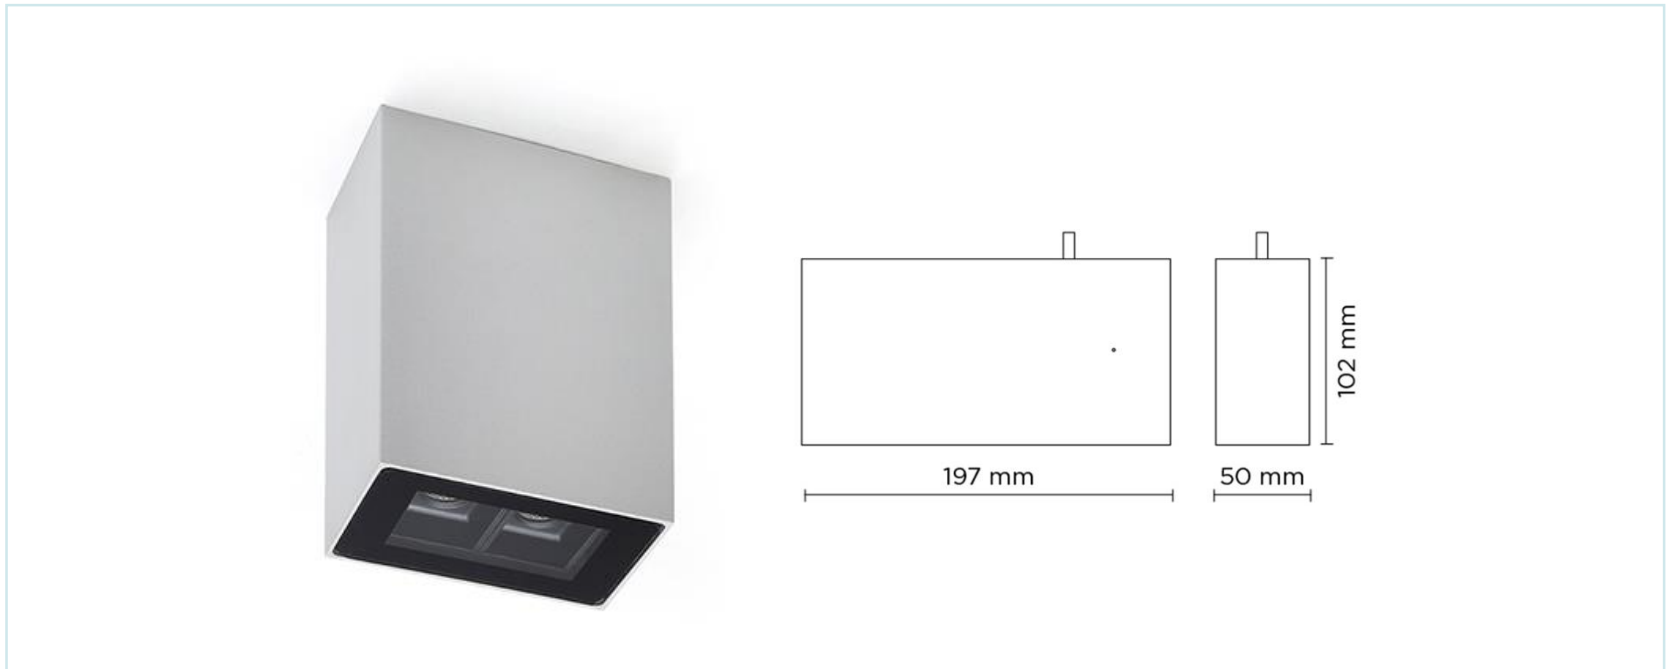

Surface/wall and ceiling

TAG MINI	
Description	Exterior surface/ceiling luminaire
Light Source	LED
Power Consumption	4.5W
Luminous Flux	292Lm
Colour Temperature	3000K or 4000K
Beam Angle	18° or 36°
Colour Rendering	80
Lifetime	50,000 hours
Finish/Colour	Textured grey, anthracite grey or matt black
IP Rating	IP65 – IK08
Diffuser Type	N/A
Dimming/ Control	Contact info@4dlighting.co.uk
Dimensions	Please see diagram above