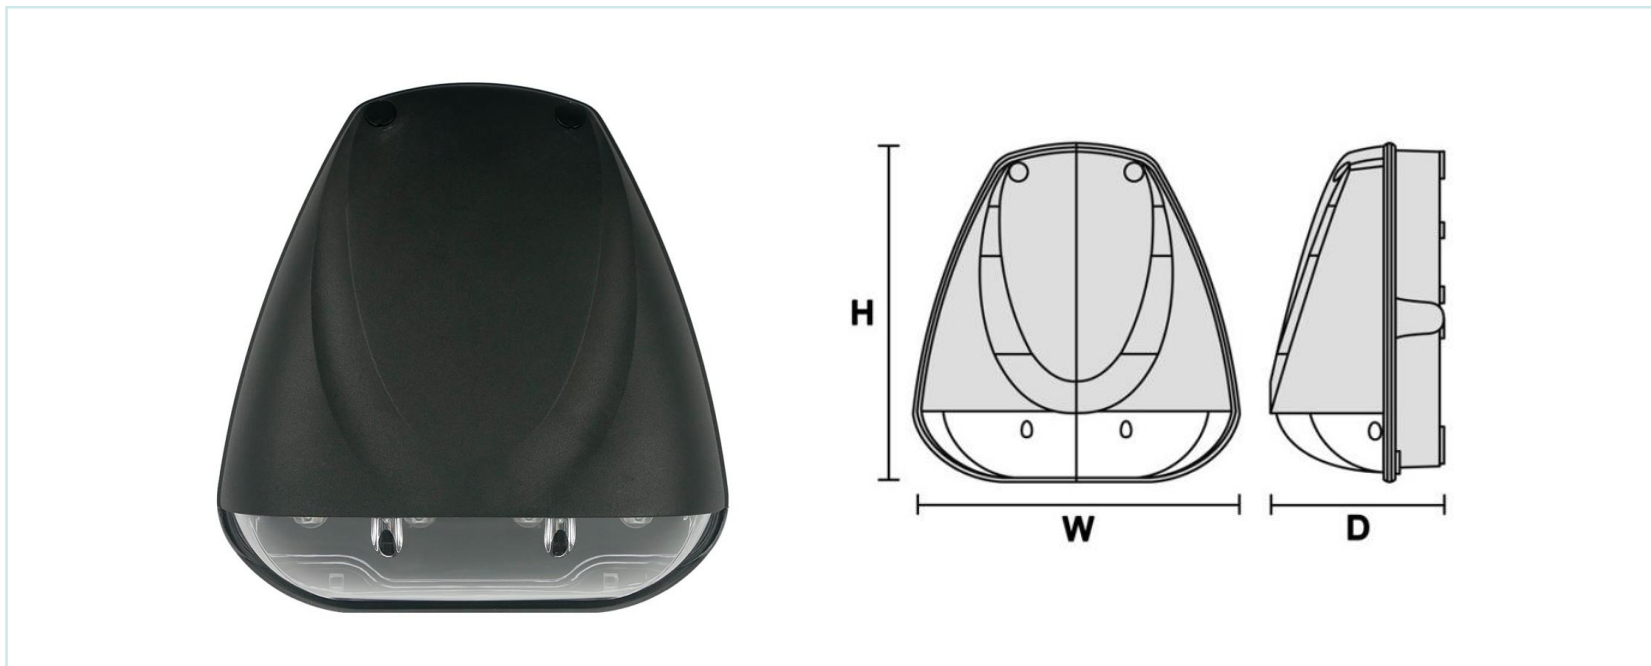

Wall mounted

STE	
Description	Exterior wall luminaire
Light Source	LED
Power Consumption	19W – 49.9W
Luminous Flux	1915.5Lm – 5022Lm
Colour Temperature	4000K
Beam Angle	DIR
Colour Rendering	80
Lifetime	50,000 hours
Finish/Colour	Black
IP Rating	IP65
Diffuser Type	Clear
Dimming/ Control	Contact info@4dlighting.co.uk
Dimensions	W: 330mm H: 343mm D: 176mm