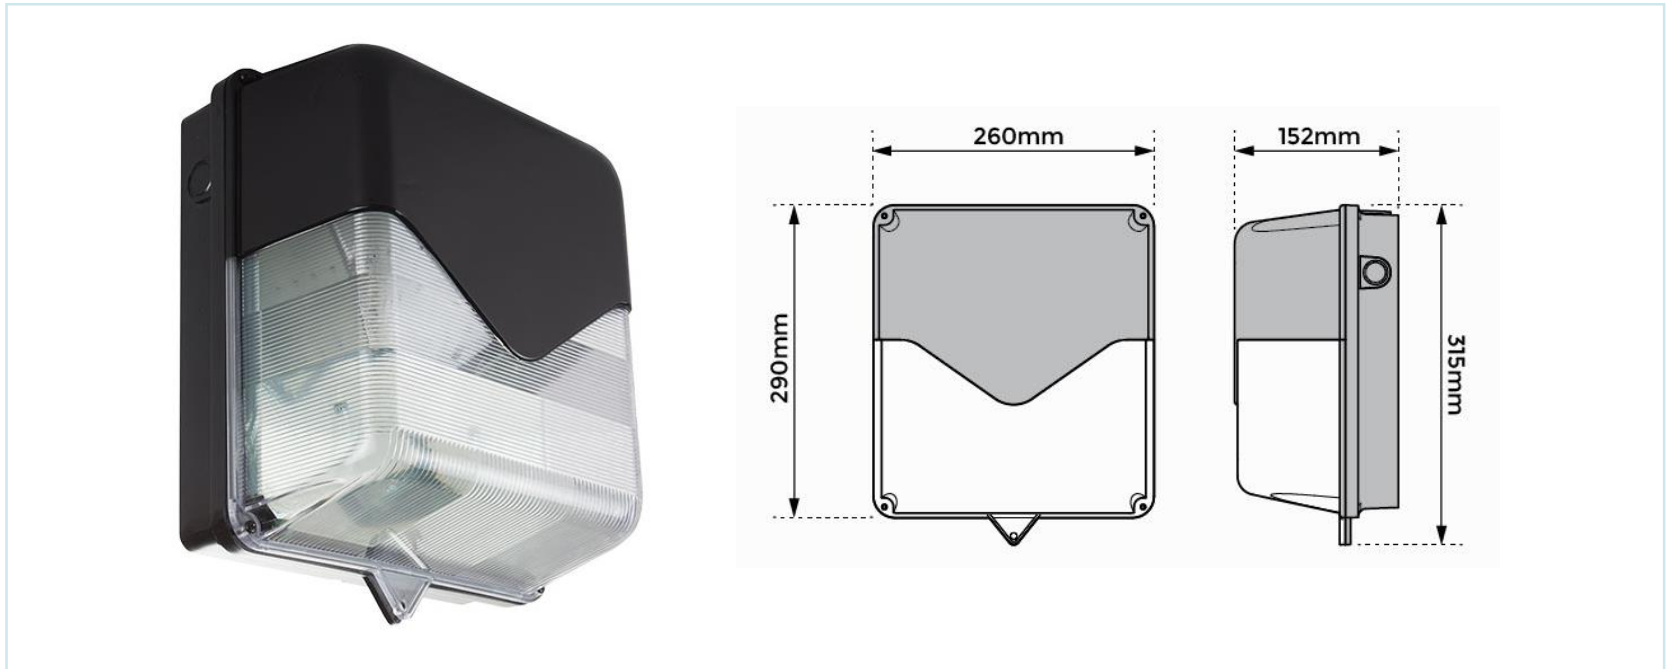

# Surface mounted

MARIA	
Description	Exterior bulkhead.
Light Source	LED
Power Consumption	12W – 24W
Luminous Flux	1062Lm – 1822Lm
Colour Temperature	4000K
Beam Angle	DIR
Colour Rendering	80
Lifetime	50,000 hours
Finish/Colour	Black
IP Rating	IP65
Diffuser Type	N/A
Dimming/ Control	Contact <a href="mailto:info@4dlighting.co.uk">info@4dlighting.co.uk</a>
Dimensions	Please see diagram above