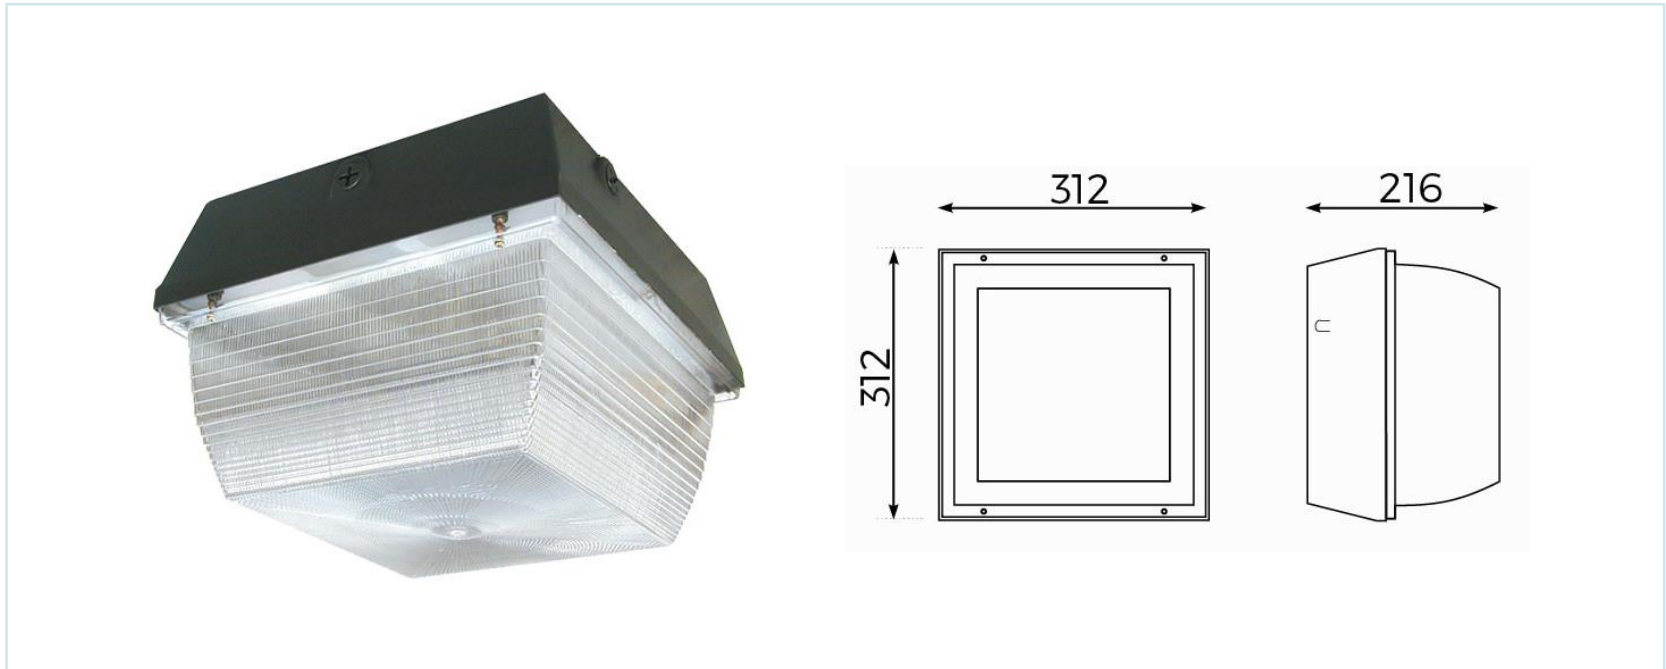

Surface mounted

MAL	
Description	Exterior bulkhead.
Light Source	LED
Power Consumption	23W
Luminous Flux	2410Lm
Colour Temperature	4000K
Beam Angle	DIR
Colour Rendering	80
Lifetime	50,000 hours
Finish/Colour	Black
IP Rating	IP65
Diffuser Type	N/A
Dimming/ Control	Contact info@4dlighting.co.uk
Dimensions	Please see diagram above