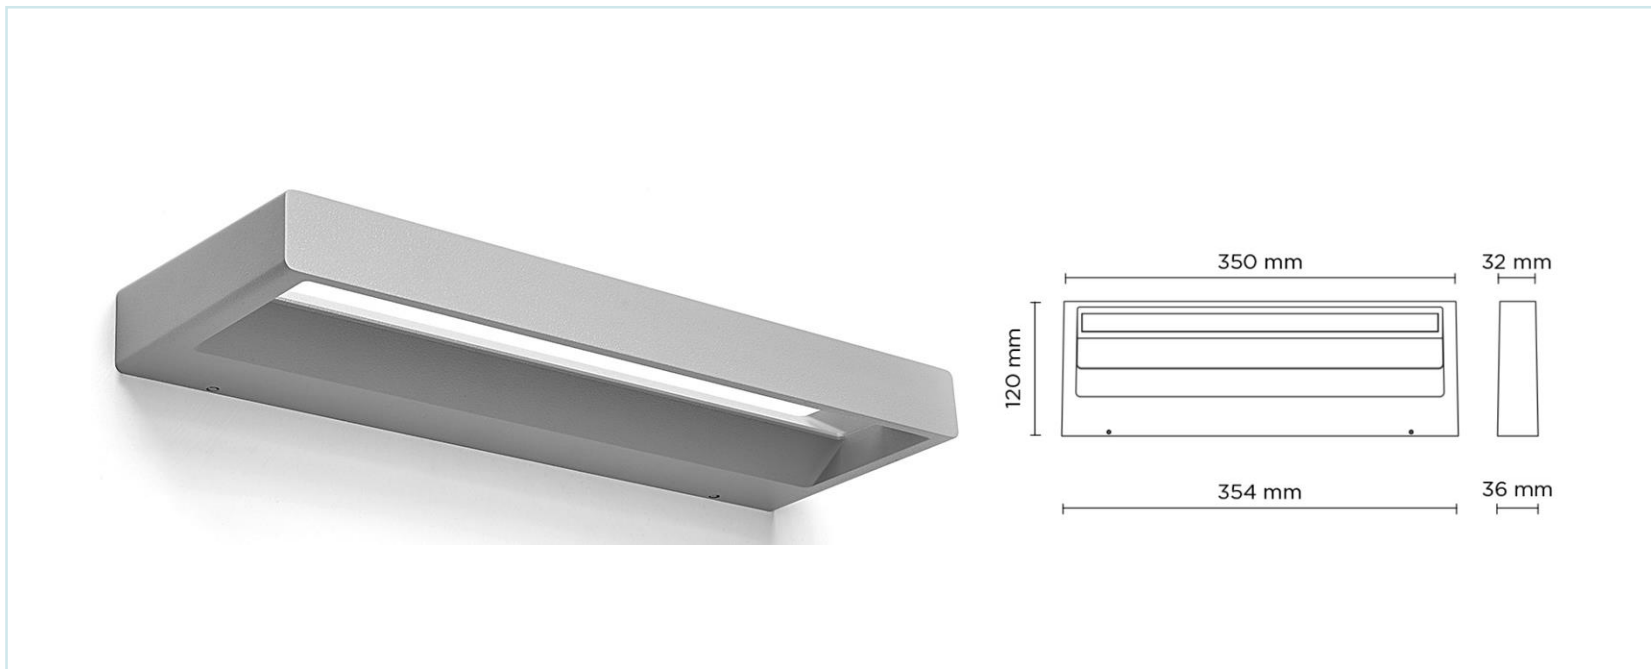

Surface/wall

HORIZON	
Description	Exterior wall mounted luminaire
Light Source	LED
Power Consumption	23W
Luminous Flux	1204Lm
Colour Temperature	3000K
Beam Angle	DIR/INDIR
Colour Rendering	80
Lifetime	50,000 hours
Finish/Colour	Textured grey, anthracite grey or matt black
IP Rating	IP65 – IK08
Diffuser Type	N/A
Dimming/ Control	Contact info@4dlighting.co.uk
Dimensions	Please see diagram above