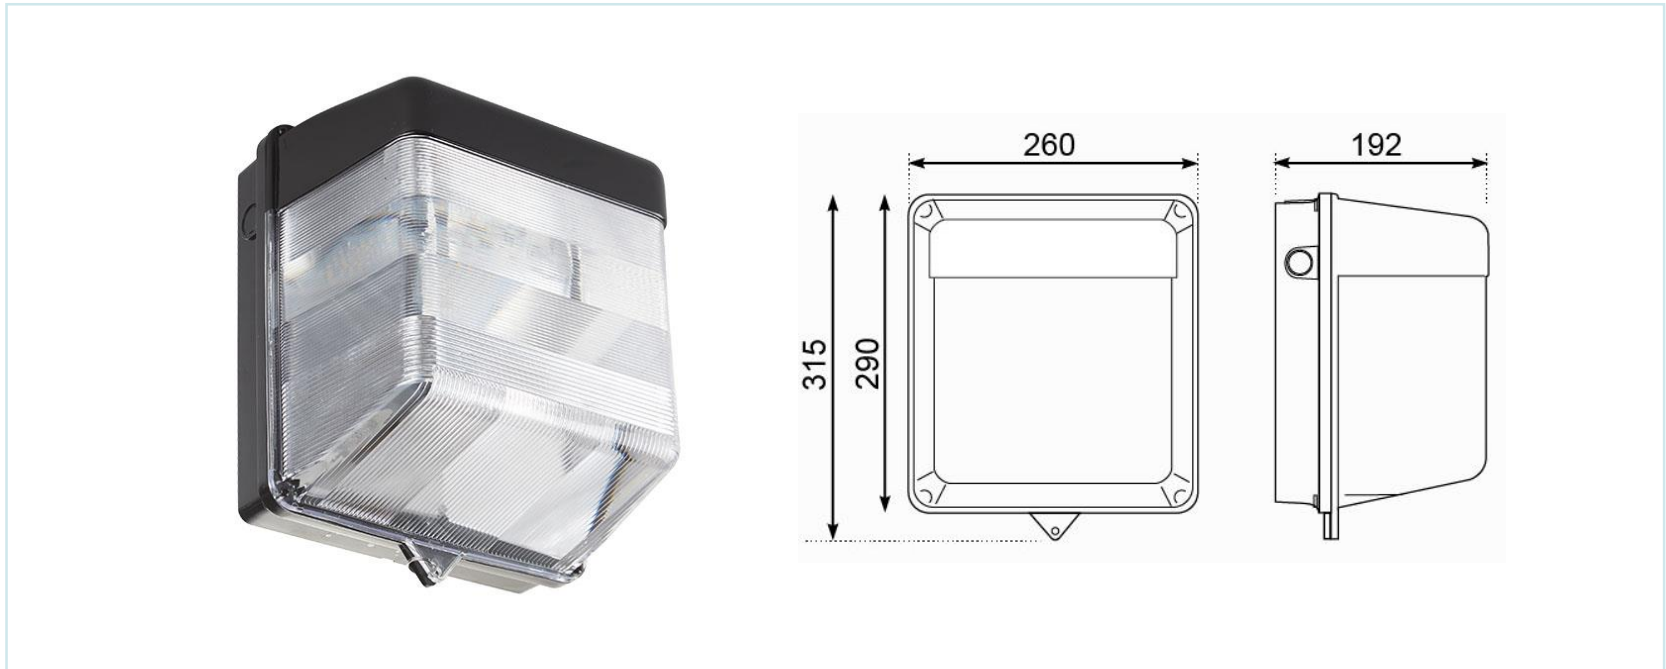

Surface mounted

GO	
Description	Exterior bulkhead.
Light Source	LED
Power Consumption	17W – 23W
Luminous Flux	1629Lm – 1855Lm
Colour Temperature	4000K
Beam Angle	DIR
Colour Rendering	80
Lifetime	50,000 hours
Finish/Colour	Black
IP Rating	IP65
Diffuser Type	N/A
Dimming/ Control	Contact info@4dlighting.co.uk
Dimensions	Please see diagram above