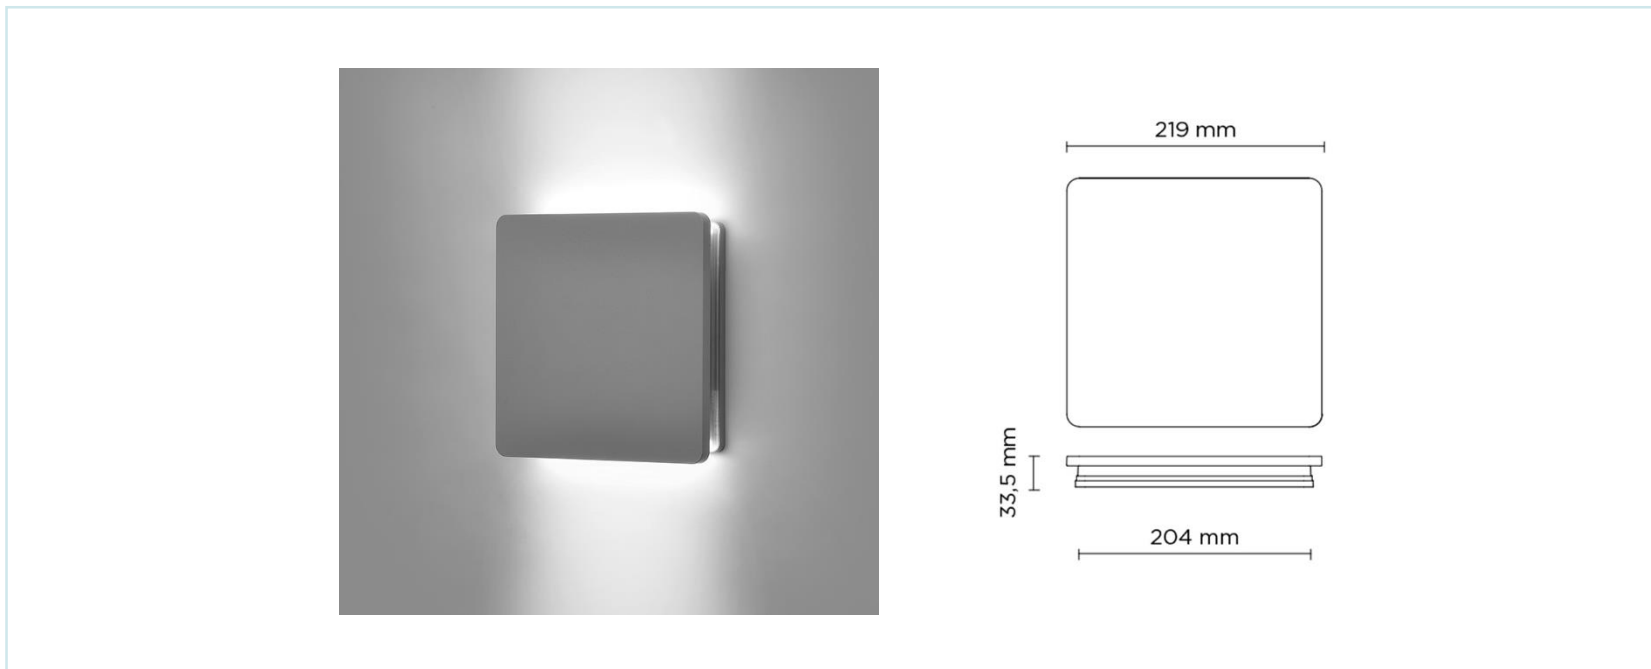

Wall Mounted

ECLIPSE SQUARE	
Description	Exterior wall mounted luminaire
Light Source	LED
Power Consumption	19W
Luminous Flux	2X650Lm
Colour Temperature	3000K
Beam Angle	DIR/INDIR
Colour Rendering	80
Lifetime	50,000 hours
Finish/Colour	Textured grey, anthracite grey or matt black
IP Rating	IP65 – IK08
Diffuser Type	N/A
Dimming/ Control	Contact info@4dlighting.co.uk
Dimensions	Please see diagram above