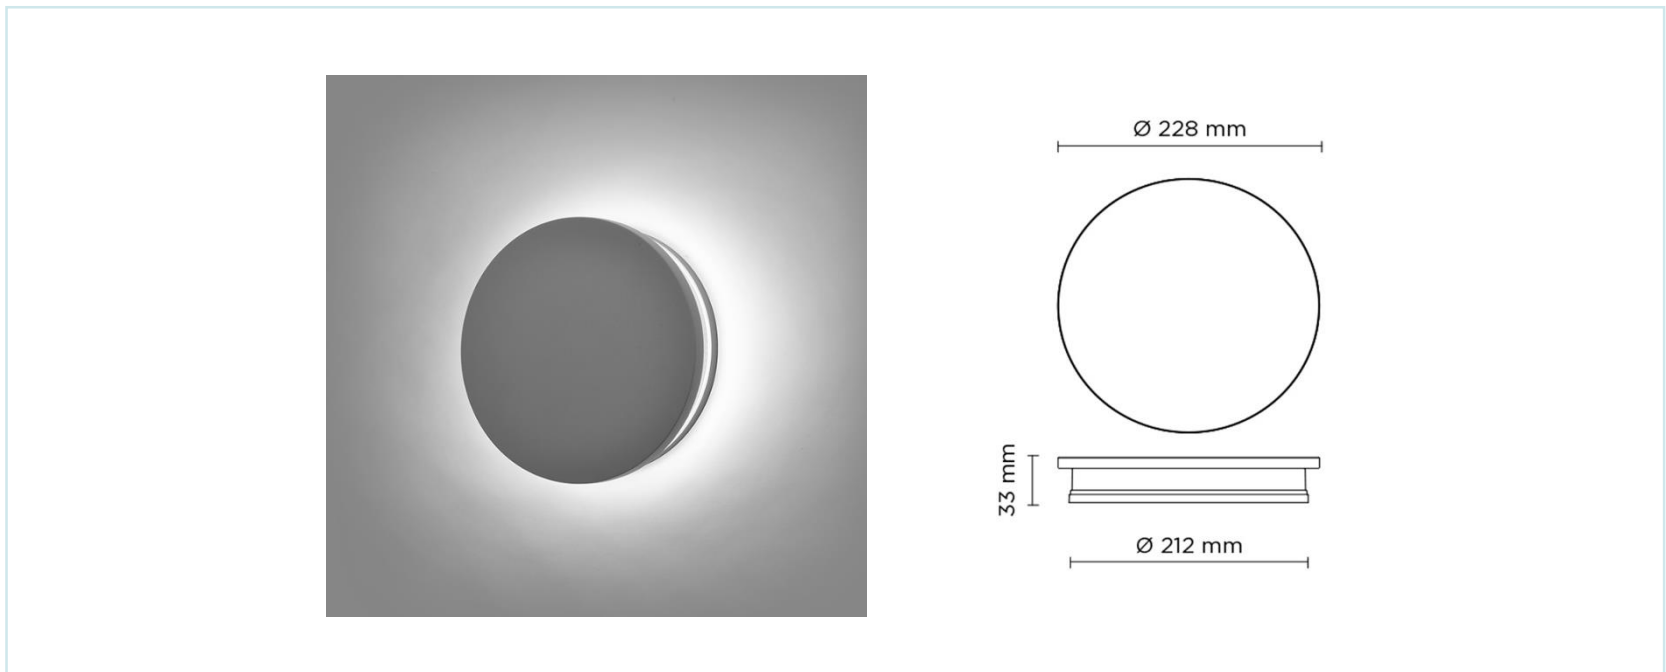

Wall Mounted

ECLIPSE 2	
Description	Exterior wall mounted luminaire
Light Source	LED
Power Consumption	12W
Luminous Flux	556Lm
Colour Temperature	3000K
Beam Angle	360°
Colour Rendering	80
Lifetime	50,000 hours
Finish/Colour	Textured grey, anthracite grey or matt black
IP Rating	IP65 – IK08
Diffuser Type	N/A
Dimming/ Control	Contact info@4dlighting.co.uk
Dimensions	Please see diagram above