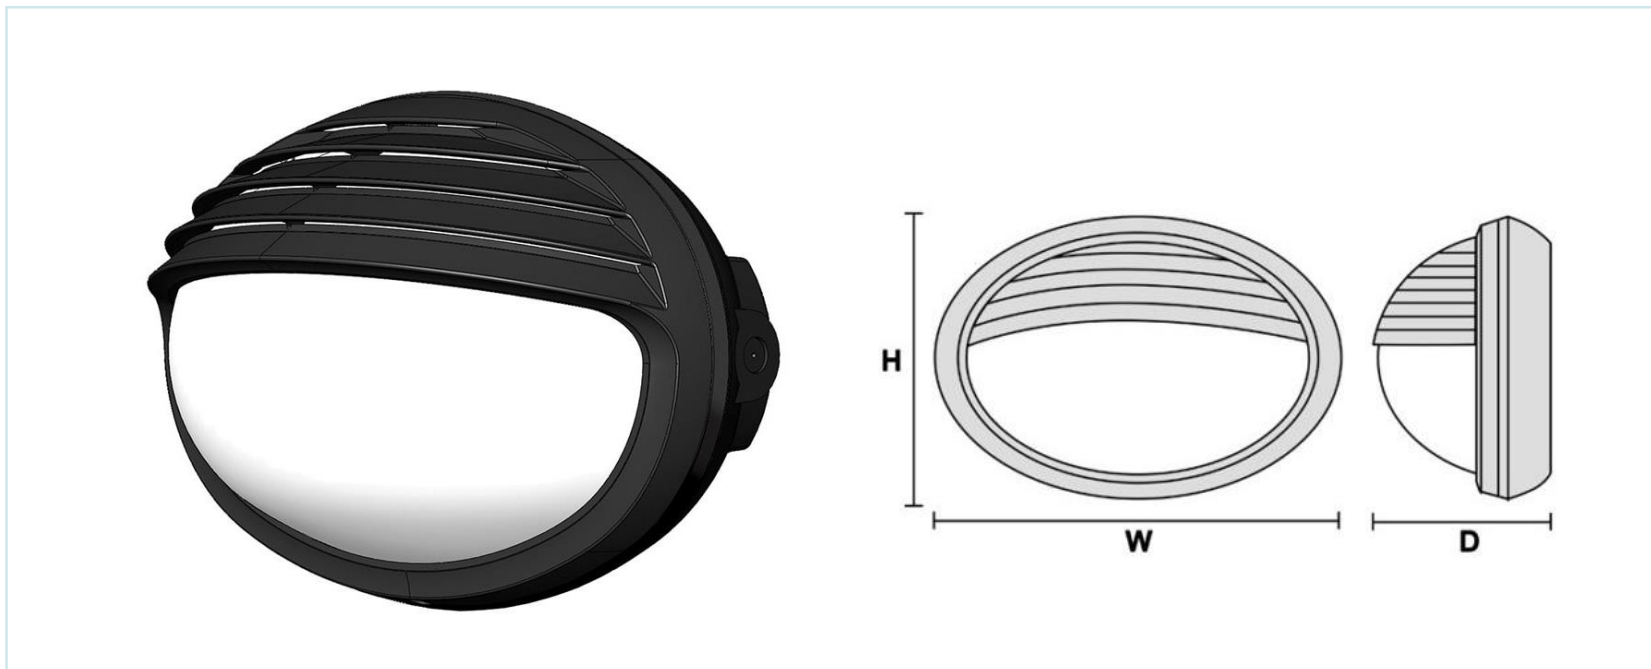

Wall mounted

CLARON	
Description	Exterior wall luminaire
Light Source	LED
Power Consumption	7W
Luminous Flux	460Lm
Colour Temperature	4000K
Beam Angle	Diffused
Colour Rendering	80
Lifetime	50,000 hours
Finish/Colour	Black
IP Rating	IP65
Diffuser Type	Opal
Dimming/ Control	Contact info@4dlighting.co.uk
Dimensions	W: 279mm H: 190mm D: 125mm