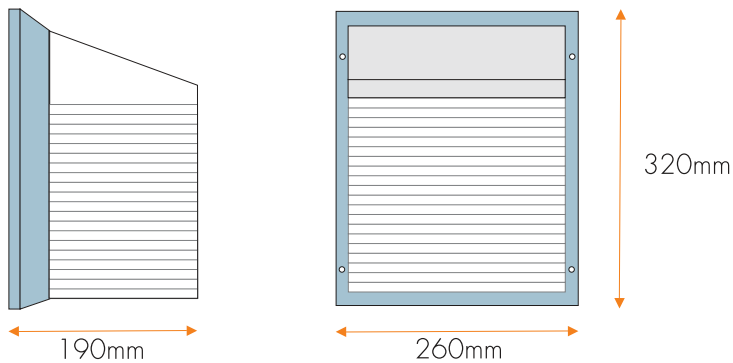

T9

Exterior
Range

CODE: LITEPAK

DESCRIPTION

Exterior wallpack ideal for lighting building parameter and pathway lighting.

Available Version:

50w SON

70w SON

70w MH

80w MBF

SPECIFICATION

- IP65
- Polycarbonate and lens

Fully wired	Lamps included
T9WPC50SL	50w SON
T9WPC70SL	70w SON
T9WPC70HL	70w Metal halide
T9WPC80ML	80w MBF