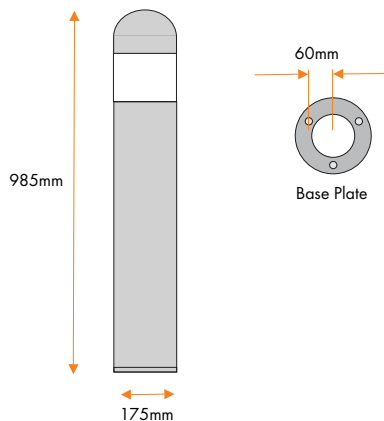

T9

Exterior
Range

CODE: **BOL**

DESCRIPTION

A rugged die cast aluminium bollard finished in black. Ideal for paths, walkway, parking areas. The fitting comes complete with flat mounted plates.

Available Version:

70W MH
70W SON
26W TCT
32W TLT
42W PLT

SPECIFICATION

- IP65
- Polycarbonate lens
- Die cast body

Fully wired	Lamps included
T9BOL070HL	70W MH
T9BOL070SIL	70W SON
T9BOL126CZL	26W TCT
T9BOL132CZL	32W TLT
T9BOL142CZL	42W PLT