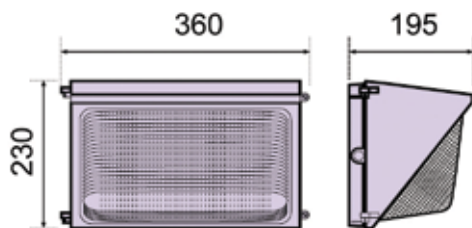

CODE: BOCA JUNIOR

DESCRIPTION

Exterior amenity wall light, black die-cast aluminium body with heat resistant glass or prismatic polycarbonate diffuser.

Available Version:

2x13W PL
2x18W PL
2x26W PL
42W PL
2x42W PL
70W HD
80W HD
125W HD
150WHD

Fully wired	Lamps included
PL	
T9WLB213GHFL	2x13W fitting c/w integral high frequency gear & lamps
T9WLB218GHFL	2x18W fitting c/w integral high frequency gear & lamps
T9WLB226GHFL	2x26W fitting c/w integral high frequency gear & lamps
T9WLB42GHFL	42W fitting c/w integral high frequency gear & lamps
T9WLB242GHFL	2x42W fitting c/w integral high frequency gear & lamps
	Emergency Available
HID	
T9WLBS70IGL	70W SON fitting c/w integral gear (no ignitor) & ignitor lamp
T9WLBS70GTL	70W SON fitting c/w integral gear, timed ignitor & lamp
T9WLBS150GTL	150W SON fitting c/w integral gear, timed ignitor & lamp
T9WLBM80GL	80W MBF fitting c/w integral gear & lamp
T9WLBM125GL	125W MBF fitting c/w integral gear & lamp
T9WLBH70GTLO	70W Metal halide fitting c/w integral gear, timed ignitor & lamp, E27
T9WLBH150GTLO	150W Metal halide fitting c/w integral gear, timed ignitor & lamp, E27