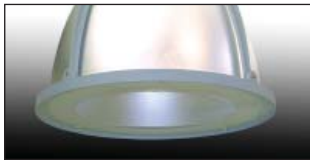

CODE: HB4 / HB5

DESCRIPTION

Prestige range of highbay luminaire for use in industrial, commercial and other areas where aesthetic and high light levels are required.

Available Wattage:

250W SON   250W MH
400W SON   400W MH

Following Items are Supplied as Standard:

- Reflector and gear housung, E40 lampholder and plain box

SPECIFICATION

- Acrylic Reflector (HB3)
- Aluminium Reflector (HB4)
- Die cast housing
- Glass Visor (option)

Glass Visor for HB 4/5