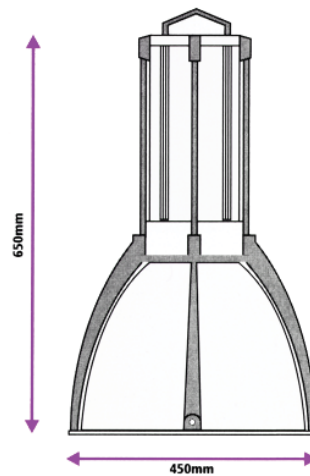

Following Items are Supplied as Standard:

- Reflector and gear housung, E40 lampholder and plain box

### SPECIFICATION

- Acrylic Reflector (HB3)
- Aluminium Reflector (HB4)
- Die cast housing
- Glass Visor (option)

Glass Visor for HB 4/5