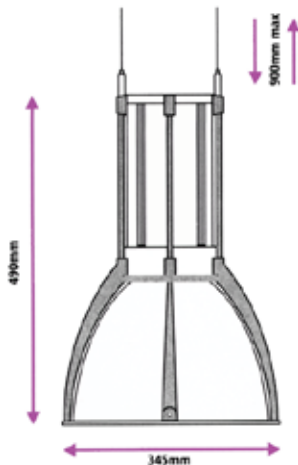

Fully wired	Less lamps
T8HB342PZ	42W PLT
T8HB370R	70W CDM-T
T8HB3150R	150W CDM-T