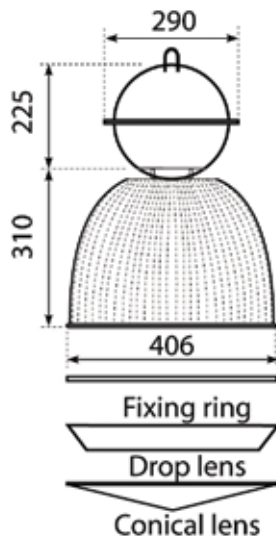

CODE: **CORDOBA 406**

DESCRIPTION

Compact Fluorescent fitting c/w integral high frequency gear & lamp.

Available Version:

70W

4x32W

4x42W

Fully wired c/w lamps