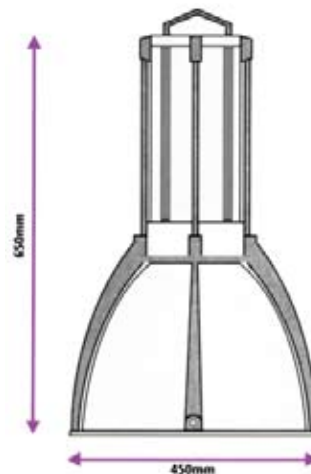

CODE: **HB4 / HB5**

DESCRIPTION

Prestige range of highbay luminaire for use in industrial, commercial and other areas where aesthetic and high light levels are required.

Available Wattage:

250W SON   250W MH
400W SON   400W MH

Following Items are Supplied as Standard:

- Reflector and gear housing, E40 lampholder and plain box

SPECIFICATION

- Acrylic Reflector (HB3)
- Aluminium Reflector (HB4)
- Die cast housing
- Glass Visor (optional)

HB 4 with Acrylic Reflector

Fully wired	Less lamps
T8HB4250S	250W SON
T8HB4400S	400W SON
T8HB4250H	250W MH
T8HB4400H	400W MH

HB 5 with Aluminium Reflector

Fully wired	Less lamps
T8HB5250S	250W SON
T8HB5400S	400W SON
T8HB5250H	250W MH
T8HB5400H	400W MH