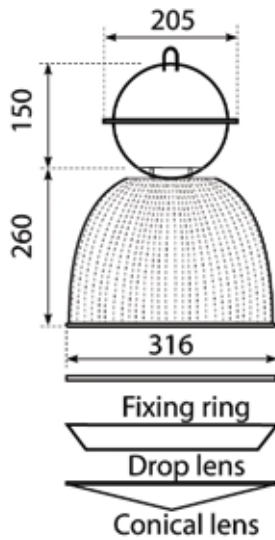

CODE: CORDOBA 316

DESCRIPTION

Compact Fluorescent fitting c/w integral high frequency gear & lamp.

Available Version:

26W
32W
42W
57W

Fully wired c/w lamps

T8HBC26HLF	26W
T8HBC32HLF	32W
T8HBC42HLF	42W
T8HBC57HLF	57W