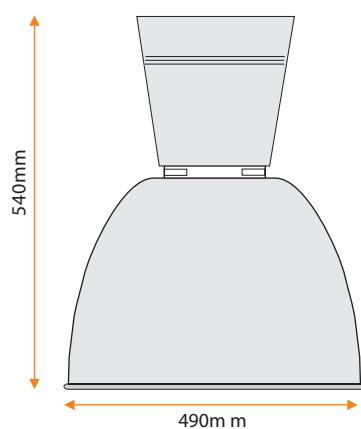

CODE: HB

DESCRIPTION

Highbay luminaire for use in industrial, recreational and commercial areas where sufficient mounting height is available.

Available Version:

250w SON	250W MH
400W SON	400W MH

SPECIFICATION

- Aluminium polished reflector
- Silver spun gearing housing
- Removable gear tray (optional)
- Wire guard attachment
- Glass visor (optional)

Glass view