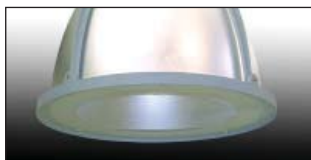

CODE: **HB4 / HB5**

DESCRIPTION

Prestige range of highbay luminaire for use in industrial, commercial and other areas where aesthetic and high light levels are required.

Available Wattage:

250W SON   250W MH
400W SON   400W MH

Following Items are Supplied as Standard:

- Reflector and gear housing, E40 lampholder and plain box

SPECIFICATION

- Acrylic Reflector (HB3)
- Aluminium Reflector (HB4)
- Die cast housing
- Glass Visor (optional)

Glass Visor for HB 4/5