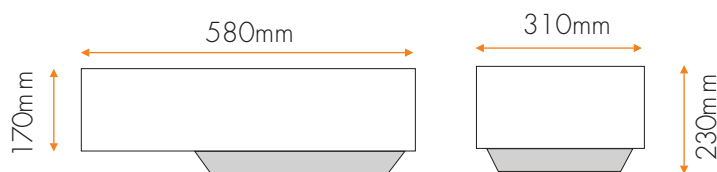

Glass

Polycarbonate cover

Fully wired	Lamps included
T8LB250SL	1x250W SON Gear
T8LB400SL	1x400W SON Gear
T8LB250HL	1x250W MH Gear
T8LB400HL	1x400W MH Gear