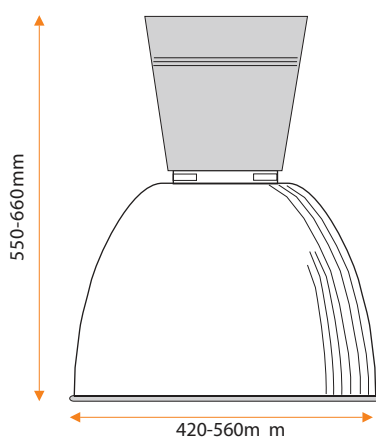

CODE: HB2

DESCRIPTION

Highbay luminaire for use in retail, recreational and commercial areas where sufficient mounting height is available.

Available Version:

250w SON	250W MH
400W SON	400W MH

SPECIFICATION

- Removable gear tray (optional)
- Upward light distribution for enhanced visual appearance
- UV stabilised detachable acrylic refractor
- Lens cover (optional)

Lens cover

Fully wired c/w lamps

T8HB2250SL	250W SON
T8HB2400SL	400W SON
T8HB2250HL	250W MH
T8HB2400HL	400W MH