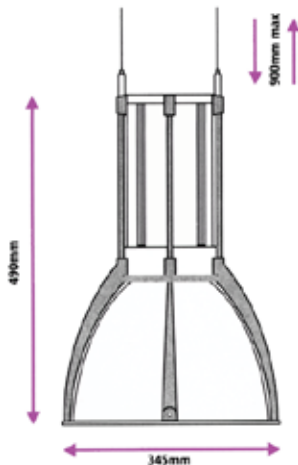

42W PLT

Following Items are Supplied as Standard:

- Reflector and gear housing, G12 lampholder and plain box

SPECIFICATION

- Acrylic Reflector
- Die Cast Housing
- Glass Visor (optional)

Glass Visor

Fully wired	Less lamps
T8HB342PZ	42W PLT
T8HB370R	70W CDM-T
T8HB3150R	150W CDM-T