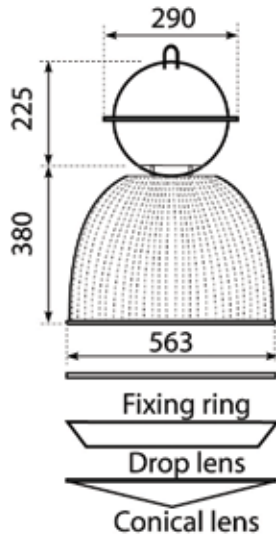

CODE: **CORDOBA 563**

DESCRIPTION

Ceramic metal halide fitting c/w integral gear, timed ignitor & lamp. Also available as metal halide fitting.

Available Version:
70W
150W

Fully wired c/w lamps

T8HBCH70TLC	70W	Ceramic metal halide fitting
T8HBCH150TLC	150W	Ceramic metal halide fitting
T8HBCH70TLO	70W	Metal halide fitting
T8HBCH150TLESO	150W	Metal halide fitting