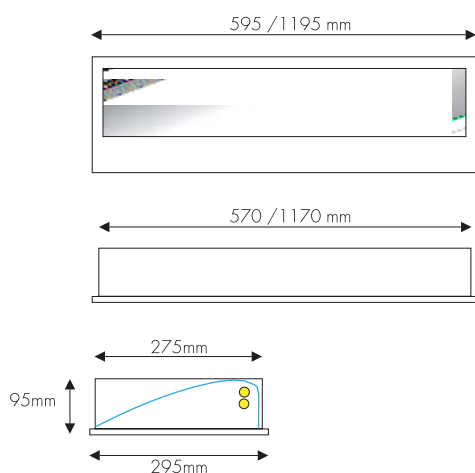

T6

Recessed
Fluorescent Range

CODE: **RWW**

DESCRIPTION

Recessed mounted wall washer with a combination of high performance and excellent luminance uniformity.

Available Version:

1x40w TCL 2x40w TCL
 1x55w TCL 2x55w TCL
 1x24w T5
 1x54w T5

SPECIFICATION

- Suitable for plasterboard and suspended ceiling
- High vertical illuminance
- Low glare

High Frequency	
Fully wired	Less lamps
T6RWW140PZ	1x40w PLL HF Gear
T6RWW240PZ	2x40w PLL HF Gear
T6RWW155PZ	1x55w PLL HF Gear
T6RWW255PZ	2x55w PLL HF Gear
T6RWW124FZ	1x24w T5 HF Gear
T6RWW154FZ	1x54w T5 HF Gear