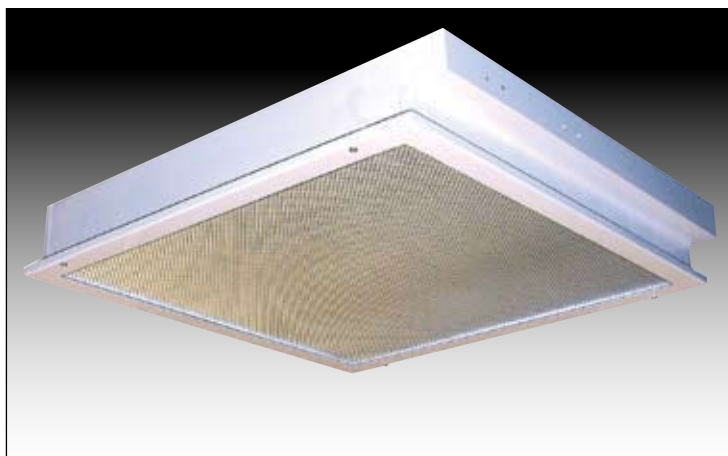

T6

Recessed
Fluorescent Range

CODE: REIP

DESCRIPTION

A range of clear room luminaires incorporating welded frame assembly for durability. Sealed frames give IP54 protection.

Available Version:

3x 14w T5 4x 14w T5

3x 24w T5 4x 24w T5

3x 18w T8 4x 18w T8

3x 36w T8 4x 36w T8

Emergency version available

SPECIFICATION

- White powder coated metal body
- Suitable for installation in 15mm/25mm exposed T-grid ceiling and plasterboard
- Prismatic polycarbonate TP(a) rated panel as standard
- IP54 protection to lit space