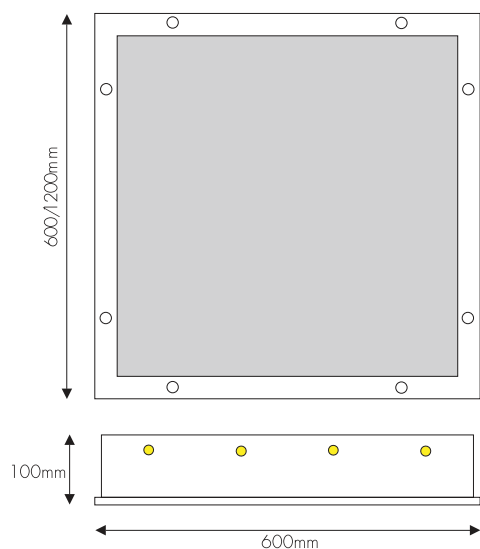

T6

Recessed
Fluorescent Range

CODE: REIP

DESCRIPTION

A range of clear room luminaires incorporating welded frame assembly for durability. Sealed frames give IP54 protection.

Available Version:

3x 14w T5 4x 14w T5

3x 24w T5 4x 24w T5

3x 18w T8 4x 18w T8

3x 36w T8 4x 36w T8

Emergency version available

SPECIFICATION

- White powder coated metal body
- Suitable for installation in 15mm/25mm exposed T-grid ceiling and plasterboard
- Prismatic polycarbonate TP(a) rated panel as standard
- IP54 protection to lit space