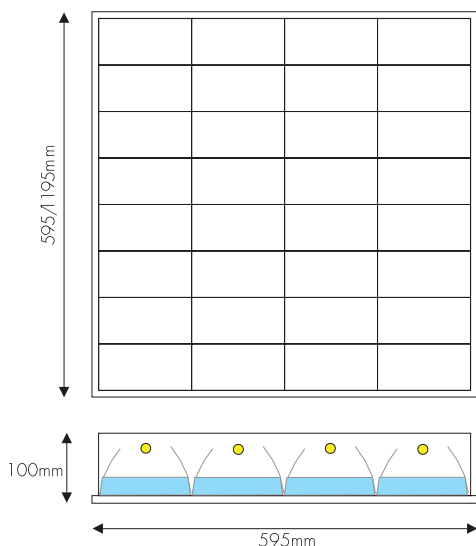

CODE: REC

DESCRIPTION

Designed for compatibility with today's commercial interiors with specular wedge CAT2 louvre.

Available Version:

4x18W T8

2x36W T8

Emergency version available

SPECIFICATION

- White powder coated metal body
- Specular wedge blade louvre
- Suitable for installation in 15mm/25mm exposed T-grid ceiling and plasterboard
- 4x sidearm support brackets per fitting

Fully wired	Less lamps	
T6REC418FZ	4 x 18w HF gear	600MM x 600MM
T6REC436FZ	4 x 36w HF gear	1200MM x 600MM