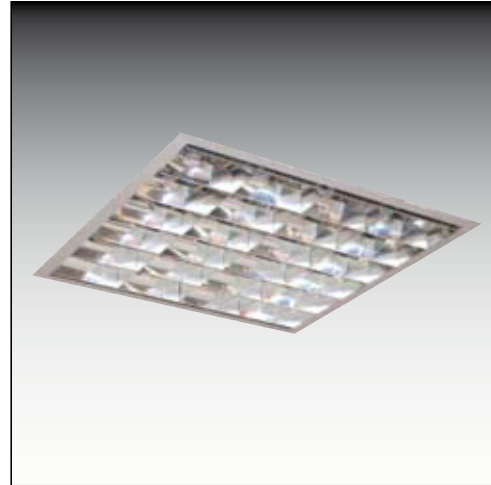

T6

Recessed
Fluorescent Range

CODE: RFC

DESCRIPTION

Standard T-grid modular fitting c/w HF gear and CAT2 louvre.

Available Version:

4x14W T5 4x18W T8

4x28W T5 2x36W T8

Emergency version available

SPECIFICATION

- White powder coated metal body
- Specular wedge blade louvre
- Suitable for installation in 25mm exposed T-grid ceiling

Fully wired	Less lamps	
T6RFC418FZ	4 x 18w HF gear	600MM x 600MM
T6RFC436FZ	4 x 36w HF gear	1200MM x 600MM
T6RFC414FZ	4 x 14w HF gear	
T6RFC428FZ	4 x 28w HF gear	