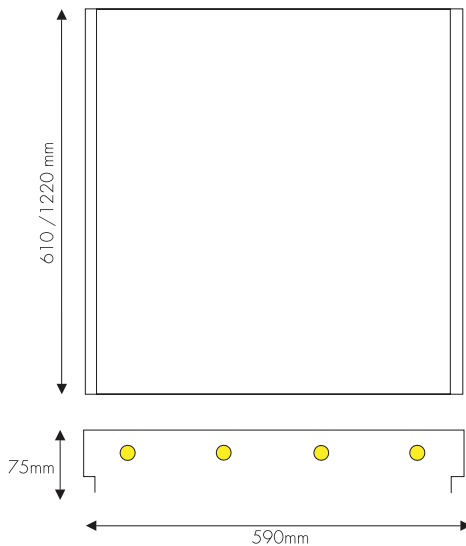

T6

Recessed
Fluorescent Range

CODE: RFC

DESCRIPTION

Standard T-grid modular fitting c/w HF gear and CAT2 louvre.

Available Version:

4x14W T5 4x18W T8

4x28W T5 2x36W T8

Emergency version available

SPECIFICATION

- White powder coated metal body
- Specular wedge blade louvre
- Suitable for installation in 25mm exposed T-grid ceiling

Fully wired	Less lamps	
T6RFC418FZ	4 x 18w HF gear	600MM x 600MM
T6RFC436FZ	4 x 36w HF gear	1200MM x 600MM
T6RFC414FZ	4 x 14w HF gear	
T6RFC428FZ	4 x 28w HF gear	