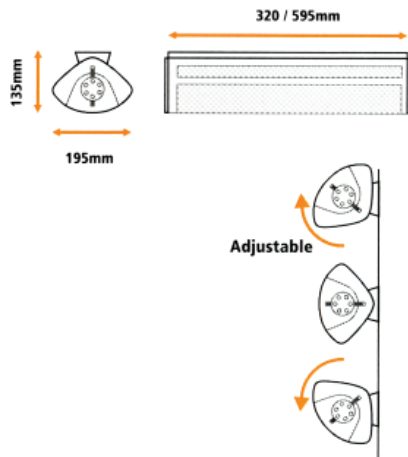

### DESCRIPTION

Wall mounted adjustable luminaire with perforated cover designed to compliment our IDL and CDX range. Available in two sizes with option of other attachments.

Suitable for use with:

Small body: 1x18W - 1x26W PLC

Large body: 1x55W and 2x55W PLL

### SPECIFICATION

- White powder coated metal body
- Perforated curved louvre with a opal inner lining for diffuse illumination
- Frosted ribbed diffuser attachments (optional)
- Adjustable head