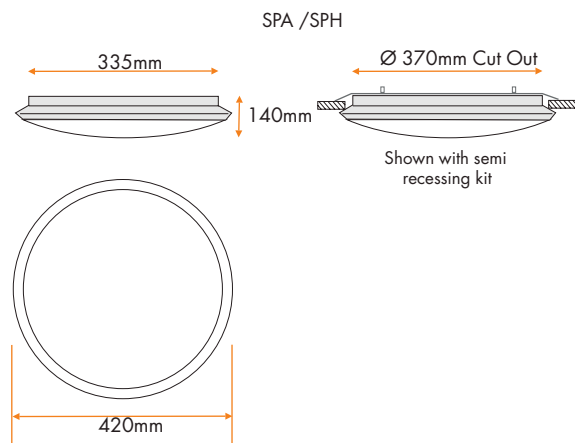

CODE: SPA

DESCRIPTION

A slimline circular luminaire ideal for ceiling/wall mounting. Flame retardant polycarbonate opal diffuser. Available in white, chrome or brass finish.

Available Version:

1x28W 2D

1x38W 2D

Emergency version available

SPECIFICATION

- Metal spun body (white/brass/chrome)
- Polycarbonate opal diffuser
- Semi recessing kit available (optional)

High frequency	
Fully wired	Lamps included
T3SPA28DZWOL	28W white opal
T3SPA28DZGOL	28W brass opal
T3SPA28DZCOL	28W chrome opal
T3SPA38DZWOL	38W white opal
T3SPA38DZGOL	38W brass opal
T3SPA38DZCOL	38W chrome opal