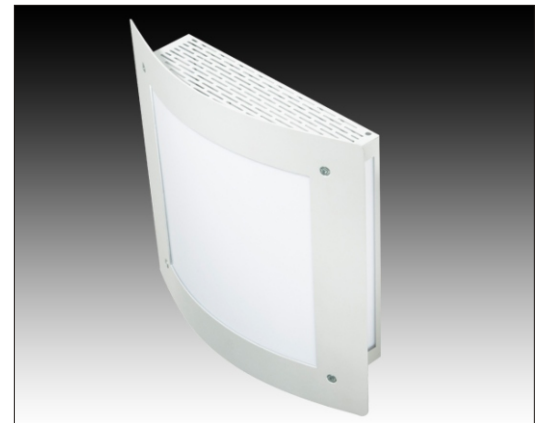

## Karis

Stylishly contemporary designed wall light suitable for hotels and commercial buildings.

### DESCRIPTION

Low profile wall mounted luminaire, which utilizes the latest energy saving high performance 18 \26w TCD Compact fluorescent Lamps.

Manufactured from sheet steel the Karis is available in a choice of white (Standard) or silver- grey finish. With an elegant polycarbonate diffuser designed to evenly diffuse its luminance.

### SPECIFICATION

Part Number: T3 KAR1X18W TCD HF Mains  
Part Number: T3 KAR 2X18W TCD HF Mains

Part Number: T3 KAR1X26W TCD HF Mains  
Part Number: T3 KAR 2X26W TCD HF Mains

Part Number: T3 KAL18/M3 1X18w TCD M3 Emergency  
Part Number: T3 KAL218/M3 2X18w TCD M3 Emergency

Part Number: T3 KAL26/M3 1X26w TCD M3 Emergency  
Part Number: T3 KAL226/M3 2X26w TCD M3 Emergency

All the above as slave options

**DIMENSIONS of 345mm x 345mm x 100mm**