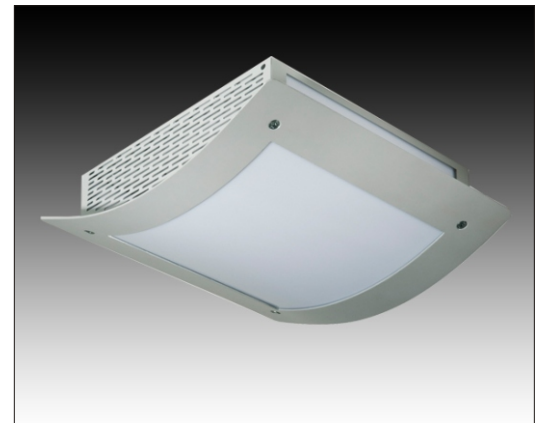

## Karis

Stylishly contemporary designed wall light suitable for hotels and commercial buildings.

### DESCRIPTION

Low profile wall mounted luminaire, which utilizes the latest energy saving high performance 18 \26w TCD Compact fluorescent Lamps.

Manufactured from sheet steel the Karis is available in a choice of white (Standard) or silver- grey finish. With an elegant polycarbonate diffuser designed to evenly diffuse its luminance.

### SPECIFICATION

Part Number: T3 KAR1X18W TCD HF Mains  
Part Number: T3 KAR 2X18W TCD HF Mains

Part Number: T3 KAR1X26W TCD HF Mains  
Part Number: T3 KAR 2X26W TCD HF Mains

Part Number: T3 KAL18/M3 1X18w TCD M3 Emergency  
Part Number: T3 KAL218/M3 2X18w TCD M3 Emergency

Part Number: T3 KAL26/M3 1X26w TCD M3 Emergency  
Part Number: T3 KAL226/M3 2X26w TCD M3 Emergency

All the above as slave options

**DIMENSIONS of 345mm x 345mm x 100mm**