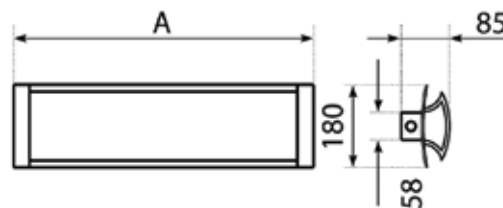

T2

Surface
Fluorescent Range

CODE: VITO

DESCRIPTION

Slimline surface/suspended direct/indirect luminaire with aesthetically pleasing winged reflector and micro perforated opal lined central basket. White powder coated steel body and basket c/w polycarbonate end-caps.

Available Version:

2x18W

2x28W

2x35W

2x36W

2x58W

2x70W

Emergency version available

For 3HR maintained integral emergency add EM to the end of the above product codes, for example SSFLV218EM

For High frequency versions of the above fittings add HF to the end of the product codes, for example SSFLV218HF

Installation – By suspension, or by mounting direct on to non-flammable surface

Dimming – Dimmable ballast details available on request

SPECIFICATION

- White powder coated steel body and basket
- Polycarbonate end cap

Fully wired

T2VITOHF218	2x18W
T2VITOHF236	2x36W
T2VITOHF258	2x58W
T2VITOHF270	2x70W
T2VITOHF228	2x28W
T2VITOHF235	2x35W