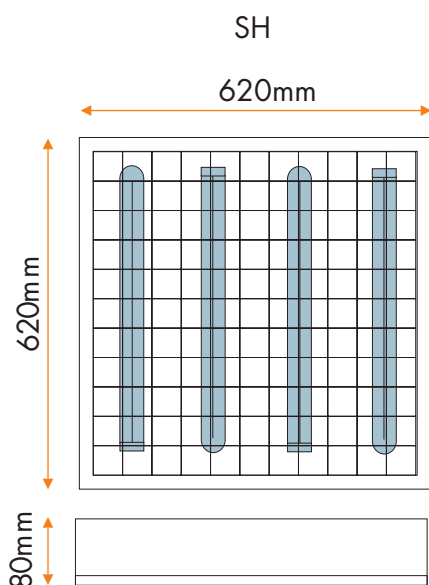

CODE: SH

DESCRIPTION

Sports hall luminaire with a shallow profile for use in leisure centres and multi-purpose sports halls.

Available Version:
4x55W PLL
Emergency

SPECIFICATION

- Steel body sprayed white
- Wire guard
- Separate switching available

Fully wired

T2SH455PZ

Less lamps

4x55W HF Gear