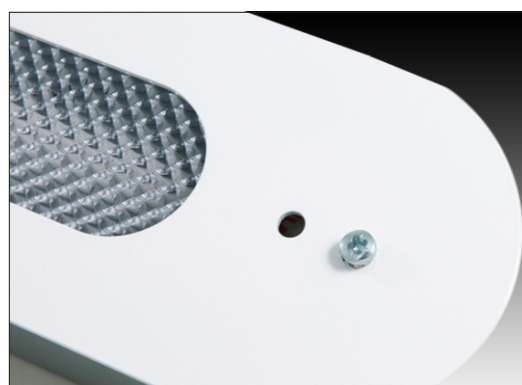

Geneva

Stylish recessed fluorescent and LED luminaire

DESCRIPTION

Available in white, chrome or brass finishes, Geneva is manufactured in steel with an epoxy coating to create a robust, simplistic but unobtrusive emergency fitting.

The Geneva range can be specified as an 8w or LED luminaire that offers long lamp life options of up to 50000 hours.

An optional EXIT legend is available for all versions transforming the Geneva into an attractive edge lit exit sign

AVAILABLE VERSIONS

Available in 3 hour non maintained and non maintained operation. Geneva can also be specified as a slave luminaire for use with a central battery system.

PART NUMBER

T10 GN/LED/M3 M3 LED LUMINAIRE

T10 GN8/NM3 NM3 8W 300MM

T10 GN8/M3 M3 8W 300MM

SLAVE LUMINAIRES

T10 GN8 / SPECIFY VOLTAGE OF CENTRAL BATTERY /D

Option finishes:

/ BR Brass finish

/ CH Chrome finish

/ SG Silver grey finish

/ EX Edge lit exit