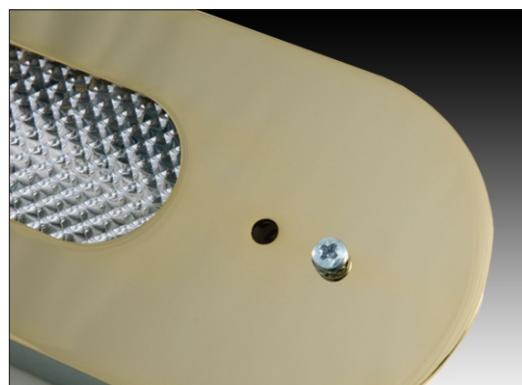

Geneva

Stylish recessed fluorescent and LED luminaire

DESCRIPTION

Available in white, chrome or brass finishes, Geneva is manufactured in steel with an epoxy coating to create a robust, simplistic but unobtrusive emergency fitting.

The Geneva range can be specified as an 8w or LED luminaire that offers long lamp life options of up to 50000 hours.

An optional EXIT legend is available for all versions transforming the Geneva into an attractive edge lit exit sign

AVAILABLE VERSIONS

Available in 3 hour non maintained and non maintained operation. Geneva can also be specified as a slave luminaire for use with a central battery system.

PART NUMBER

T10 GN/LED/M3 M3 LED LUMINAIRE

T10 GN8/NM3 NM3 8W 300MM

T10 GN8/M3 M3 8W 300MM

SLAVE LUMINAIRES

T10 GN8 / SPECIFY VOLTAGE OF CENTRAL BATTERY /D

Option finishes:

/ BR Brass finish

/ CH Chrome finish

/ SG Silver grey finish

/ EX Edge lit exit