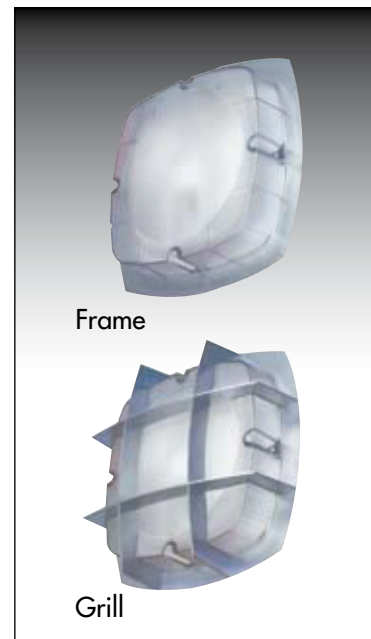

CODE: IPS

DESCRIPTION

Surface mounted IP65 compact bulkhead polycarbonate luminaire.

Available Version:

1x16W 2D

1x28W 2D

Emergency version only available in 28W version

SPECIFICATION

- Polycarbonate body (white/black)
- Polycarbonate diffuser (Prismatic/Opal)

Fully wired	
TOIPS16DBPL	Black prismatic
TOIPS16DWPL	White prismatic
TOIPS16DBOL	Black opal
TOIPS16DWOL	White prismatic
TOIPS28DBPL	Black prismatic
TOIPS28DWPL	White prismatic
TOIPS28DBOL	Black opal
TOIPS28DWOL	White prismatic