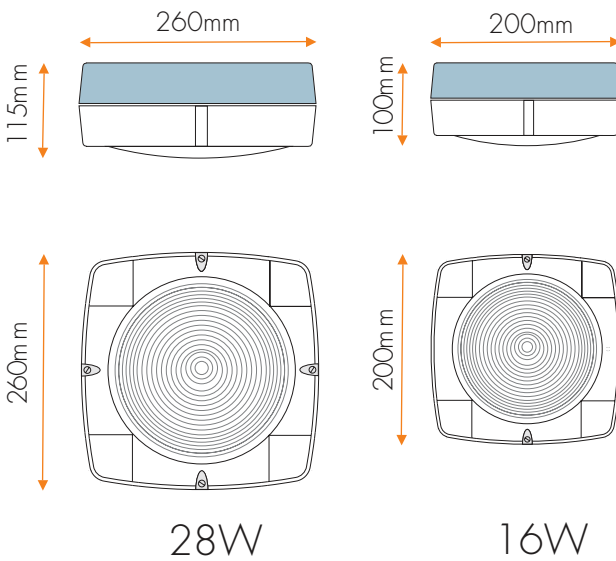

CODE: IPS

DESCRIPTION

Surface mounted IP65 compact bulkhead polycarbonate luminaire.

Available Version:

1x16W 2D

1x28W 2D

Emergency version only available in 28W version

SPECIFICATION

- Polycarbonate body (white/black)
- Polycarbonate diffuser (Prismatic/Opal)

Fully wired	
TOIPS16DBPL	Black prismatic
TOIPS16DWPL	White prismatic
TOIPS16DBOL	Black opal
TOIPS16DWOL	White prismatic
TOIPS28DBPL	Black prismatic
TOIPS28DWPL	White prismatic
TOIPS28DBOL	Black opal
TOIPS28DWOL	White prismatic