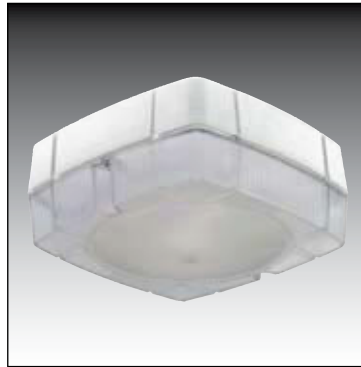

CODE: IPS

DESCRIPTION

Surface mounted IP65 compact bulkhead polycarbonate luminaire.

Available Version:

1x16W 2D

1x28W 2D

Emergency version only available in 28W version

SPECIFICATION

- Polycarbonate body (white/black)
- Polycarbonate diffuser (Prismatic/Opal)

Fully wired	
TOIPS16DBPL	Black prismatic
TOIPS16DWPL	White prismatic
TOIPS16DBOL	Black opal
TOIPS16DWOL	White prismatic
TOIPS28DBPL	Black prismatic
TOIPS28DWPL	White prismatic
TOIPS28DBOL	Black opal
TOIPS28DWOL	White prismatic