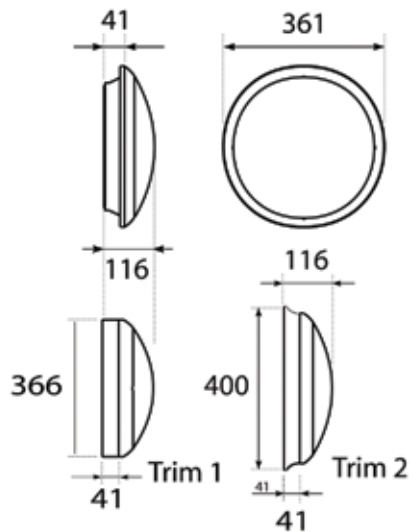

CODE: **COMO**

DESCRIPTION

Available Version:

1x16W 2D

1x28W 2D

1x38W 2D

Emergency version only available in
16/28W version

SPECIFICATION

- Polycarbonate base
- Polycarbonate diffuser (Opal)
- High frequency ballast & lamp
- Anti ligature

Fully wired

TOCOM16HLF

TOCOM28HLF

TOCOM38HLF