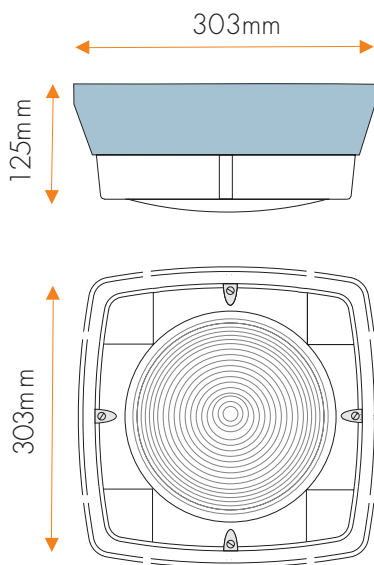

DESCRIPTION

Surface mounted IP65 compact bulkhead polycarbonate luminaire.

Available Version:

1x16W 2D

1x28W 2D

Emergency version only available in 28W version

SPECIFICATION

- Polycarbonate body (white/black)
- Polycarbonate diffuser (Prismatic/Opal)

CODE: IPC

DESCRIPTION

Surface mounted IP65 compact bulkhead with tamper proof screws and polycarbonate diffuser.

Available Version:

1x28W 2D

1x38W 2D

Emergency version also available

SPECIFICATION

- Aluminium cast body
- Prismatic/opal polycarbonate
- Anti ligature
- Tamper proof screw

Fully wired	
TOIPC28DBPL	Black prismatic
TOIPC28DBOL	Black opal
TOIPC38DBPL	Black prismatic
TOIPC38DBOL	Black opal
TOIPC28DWPL	White prismatic
TOIPC28DWOL	White opal
TOIPC38DWPL	White prismatic
TOIPC38DWOL	White opal
TOIPC28DSPL	Silver prismatic
TOIPC28DSOL	Silver opal
TOIPC38DSPL	Silver prismatic
TOIPC38DSOL	Silver opal
TOIPC28DZBPL	Black prismatic
TOIPC28DZBOL	Black opal
TOIPC38DZBPL	Black prismatic
TOIPC38DZBOL	Black opal
TOIPC28DZWPL	White prismatic
TOIPC28DZWOL	White opal
TOIPC38DZWPL	White prismatic
TOIPC38DZWOL	White opal
TOIPC28DZSPL	Silver prismatic
TOIPC28DZSOL	Silver opal
TOIPC38DZSPL	Silver prismatic
TOIPC38DZSOL	Silver opal