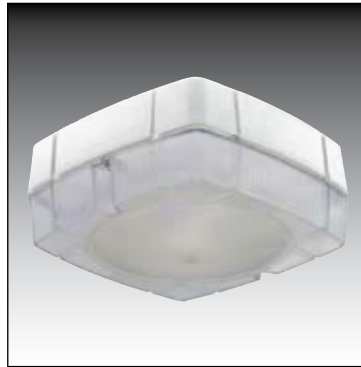

DESCRIPTION

Surface mounted IP65 compact bulkhead polycarbonate luminaire.

Available Version:

1x16W 2D

1x28W 2D

Emergency version only available in 28W version

SPECIFICATION

- Polycarbonate body (white/black)
- Polycarbonate diffuser (Prismatic/Opal)

Fully wired	
TOIPS16DBPL	Black prismatic
TOIPS16DWPL	White prismatic
TOIPS16DBOL	Black opal
TOIPS16DWOL	White prismatic
TOIPS28DBPL	Black prismatic
TOIPS28DWPL	White prismatic
TOIPS28DBOL	Black opal
TOIPS28DWOL	White prismatic

CODE: IPC

DESCRIPTION

Surface mounted IP65 compact bulkhead with tamper proof screws and polycarbonate diffuser.

Available Version:

1x28W 2D

1x38W 2D

Emergency version also available

SPECIFICATION

- Aluminium cast body
- Prismatic/opal polycarbonate
- Anti ligature
- Tamper proof screw

Fully wired	
TOIPC28DBPL	Black prismatic
TOIPC28DBOL	Black opal
TOIPC38DBPL	Black prismatic
TOIPC38DBOL	Black opal
TOIPC28DWPL	White prismatic
TOIPC28DWOL	White opal
TOIPC38DWPL	White prismatic
TOIPC38DWOL	White opal
TOIPC28DSPL	Silver prismatic
TOIPC28DSOL	Silver opal
TOIPC38DSPL	Silver prismatic
TOIPC38DSOL	Silver opal
TOIPC28DZBPL	Black prismatic
TOIPC28DZBOL	Black opal
TOIPC38DZBPL	Black prismatic
TOIPC38DZBOL	Black opal
TOIPC28DZWPL	White prismatic
TOIPC28DZWOL	White opal
TOIPC38DZWPL	White prismatic
TOIPC38DZWOL	White opal
TOIPC28DZSPL	Silver prismatic
TOIPC28DZSOL	Silver opal
TOIPC38DZSPL	Silver prismatic
TOIPC38DZSOL	Silver opal