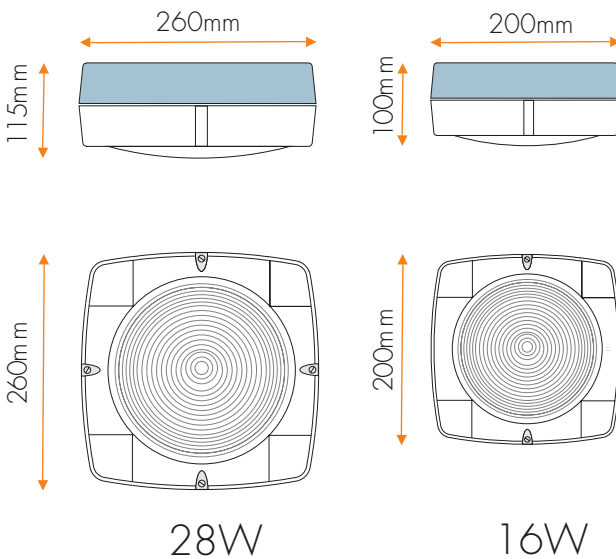

DESCRIPTION

Surface mounted IP65 compact bulkhead polycarbonate luminaire.

Available Version:

1x16W 2D

1x28W 2D

Emergency version only available in 28W version

SPECIFICATION

- Polycarbonate body (white/black)
- Polycarbonate diffuser (Prismatic/Opal)

CODE: IPC

DESCRIPTION

Surface mounted IP65 compact bulkhead with tamper proof screws and polycarbonate diffuser.

Available Version:

1x28W 2D

1x38W 2D

Emergency version also available

SPECIFICATION