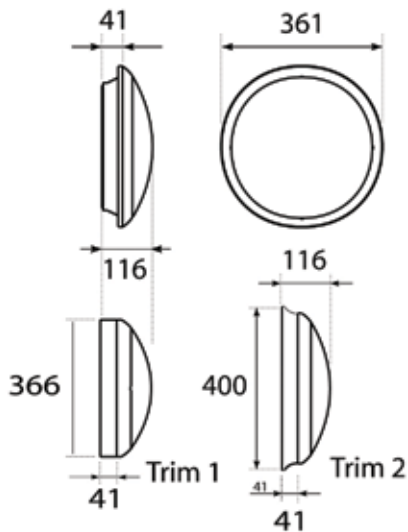

CODE: COMO

DESCRIPTION

Available Version:
 1x16W 2D
 1x28W 2D
 1x38W 2D
 Emergency version only available in
 16/28W version

SPECIFICATION

- Polycarbonate base
- Polycarbonate diffuser (Opal)
- High frequency ballast & lamp
- Anti ligature

Fully wired

TOCOM16HLF

TOCOM28HLF

TOCOM38HLF