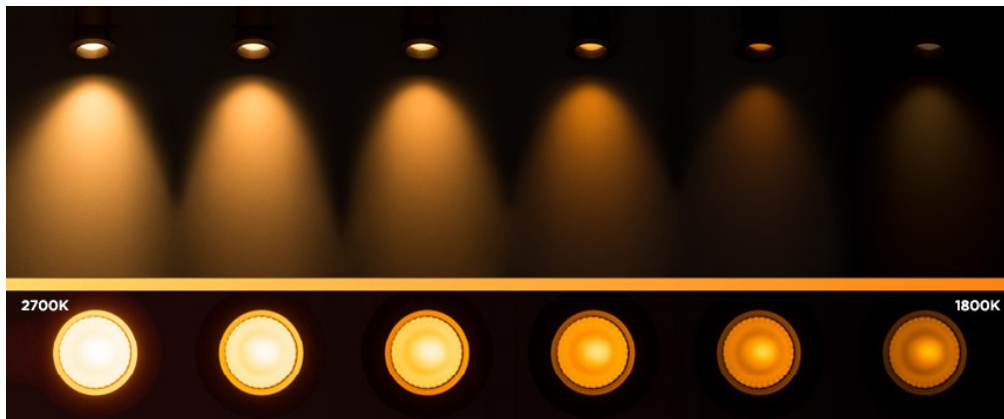

. Smooth defined single beam . Consistent colour and intensity across beam . Accurate beam angles - TruBeam . True colours - 95CRI . The beam maintains it's shape throughout the dimming cycle.

For more information then please click the link below: