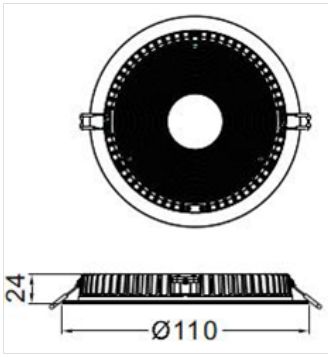

4D Lighting has the answer to impossible recess depths...

3 different sizes Ø110mm, 180mm or 230mm. (square version only available in 180mm² and 230mm².)

Price starts from £20 + VAT.

LDT files available

For more information please contact info@4dlighting.co.uk