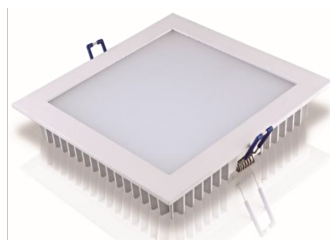

4D Lighting has the answer to impossible recess depths...

3 different sizes Ø110mm, 180mm or 230mm. (square version only available in 180mm² and 230mm².)

Price starts from £20 + VAT.

LDT files available

For more information please contact info@4dlighting.co.uk