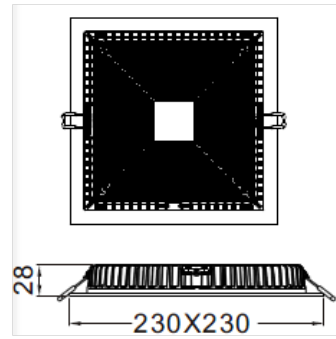

4D Lighting has the answer to impossible recess depths...

3 different sizes Ø110mm, 180mm or 230mm. (square version only available in 180mm² and 230mm².)

Price starts from £20 + VAT.

LDT files available

For more information please contact info@4dlighting.co.uk