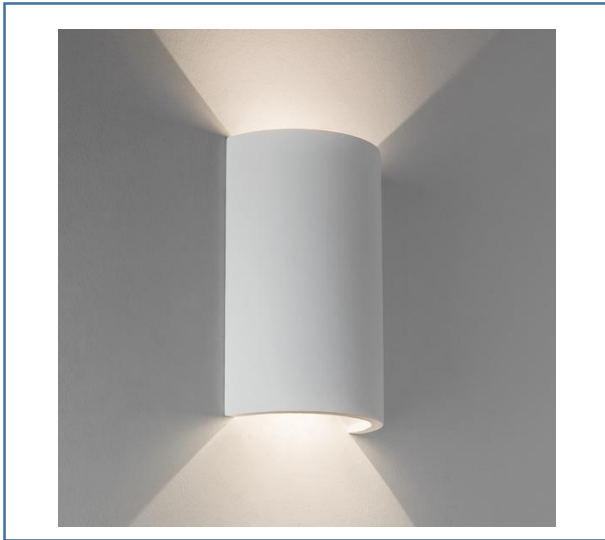

Serifos

Features:

- Direct and indirect luminaire.
- Plaster body can be painted with any high quality wall paint.
- Integral non dimmable driver.

	Specification options
Light Source	LED
Power Consumption	2 x 2W
Lumens	287Lm
Colour Options	2700K, 3000K
Beam Angle Options	-
CRI	80+
Lifetime	50,000 hours
Finish	Plaster
Ingress Protection	IP20
Diffuser	-
Dimming Options	Contact info@4dlighting.co.uk
Dimensions	H: 170mm, W: 110mm, D:55mm