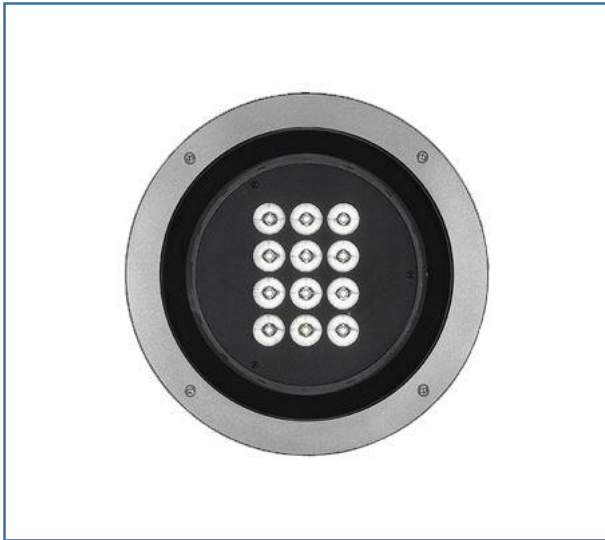

# Naboo3

## Features:

- Up- light is adjustable with 15 degree tilt and 255 degree rotation.
- Chemical conversion treatment completed as standard to ensure protection against rust.

	Specification options
Light Source	LED
Power Consumption	39W
Lumens	2950Lm
Colour Options	3000K, 4000K
Beam Angle Options	10, 24, 50°, Asymmetric 65 x 54°
CRI	80
Lifetime	50,000 Hours
Finish	Inox steel
Ingress Protection	IP67
Diffuser	Clear glass
Dimming Options	Contact <a href="mailto:info@4dlighting.co.uk">info@4dlighting.co.uk</a>
Dimensions	Ø292mm x Recess: 212mm