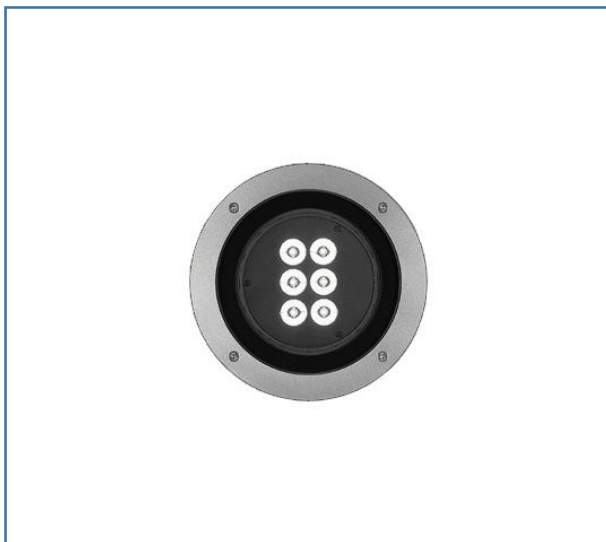

Naboo2

Features:

- Up- light is adjustable with 15 degree tilt and 255 degree rotation.
- Chemical conversion treatment completed as standard to ensure protection against rust.

	Specification options
Light Source	LED
Power Consumption	21W
Lumens	1500Lm
Colour Options	3000K, 4000K
Beam Angle Options	10, 24, 50°, Asymmetric 65 x 54°
CRI	80
Lifetime	50,000 Hours
Finish	Inox steel
Ingress Protection	IP67
Diffuser	Clear glass
Dimming Options	Contact info@4dlighting.co.uk
Dimensions	Ø227mm x Recess: 180mm